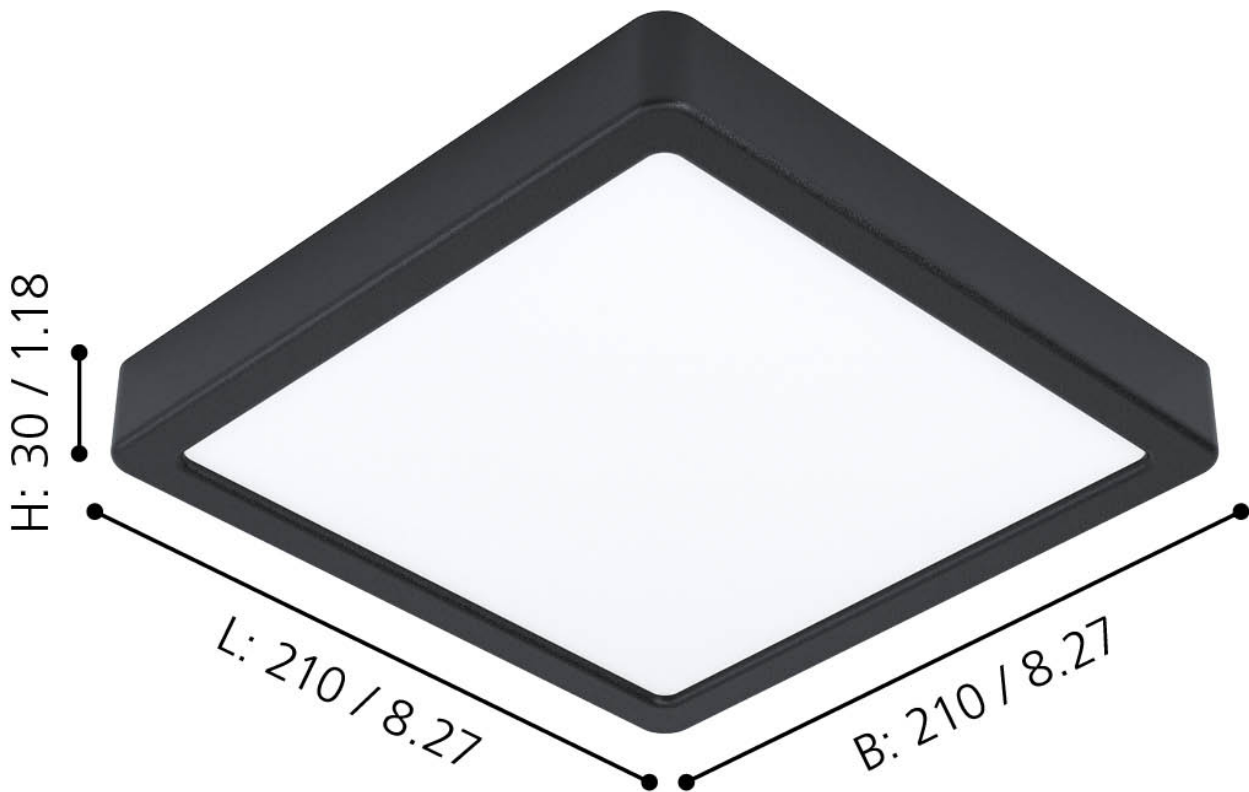

Eglo Lighting - Fueva 5 - 99256 - LED Black White Flush Ceiling Light

mm / inch

CONTACT