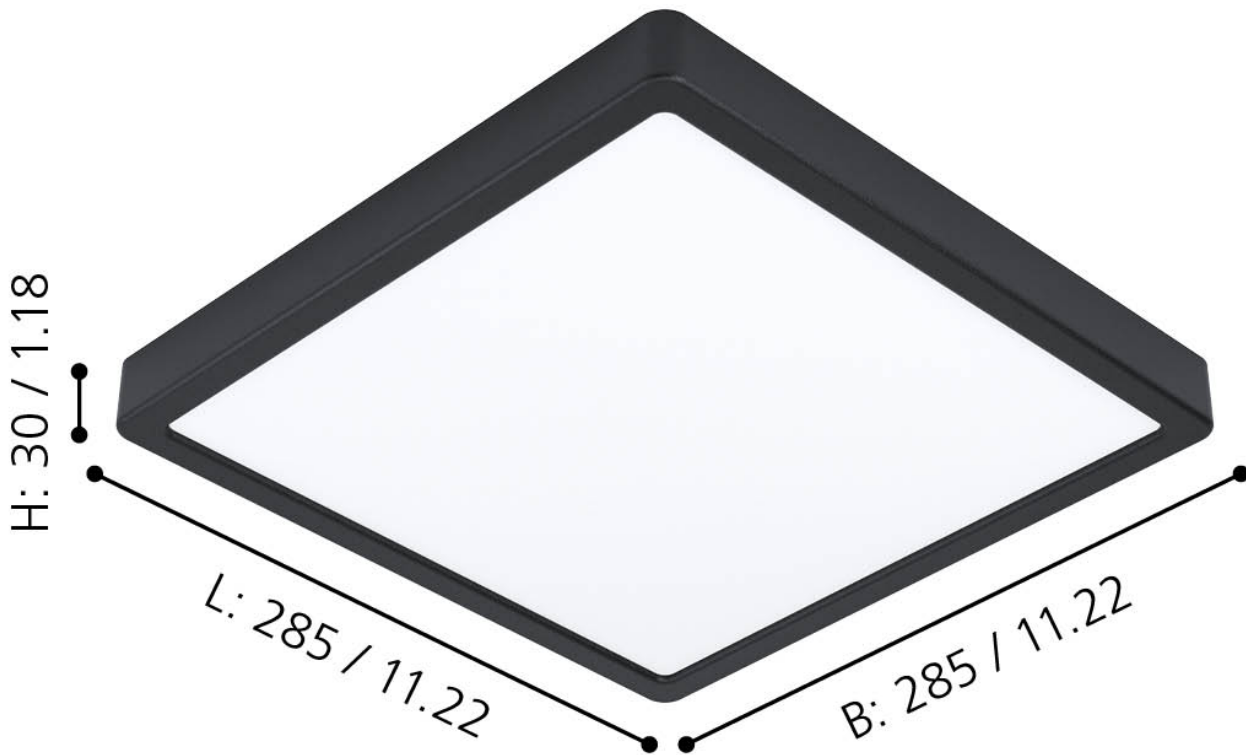

Eglo Lighting - Fueva 5 - 99257 - LED Black White Flush Ceiling Light

mm / inch

CONTACT