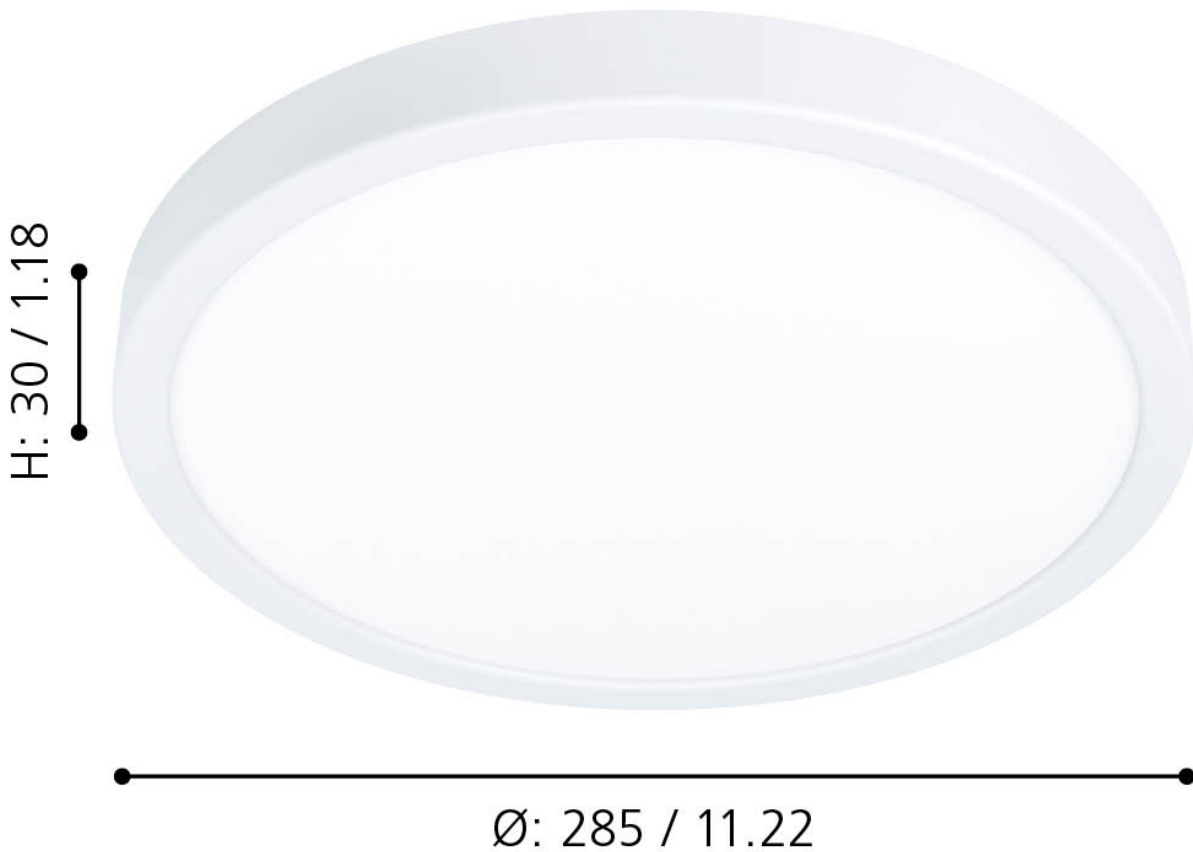

Eglo Lighting - Fueva 5 - 99259 - LED White Flush Ceiling Light

mm / inch

**CONTACT**