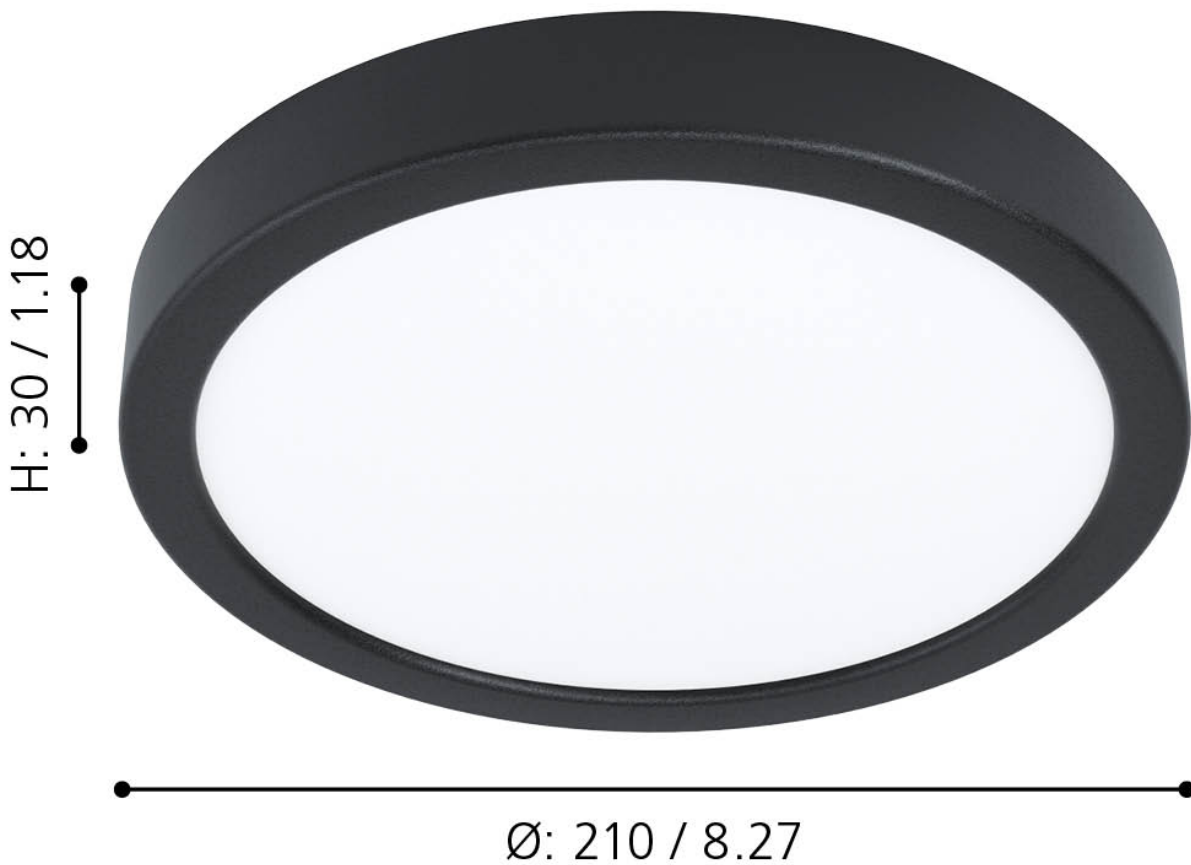

Eglo Lighting - Fueva 5 - 99263 - LED Black White Flush Ceiling Light

mm / inch

CONTACT