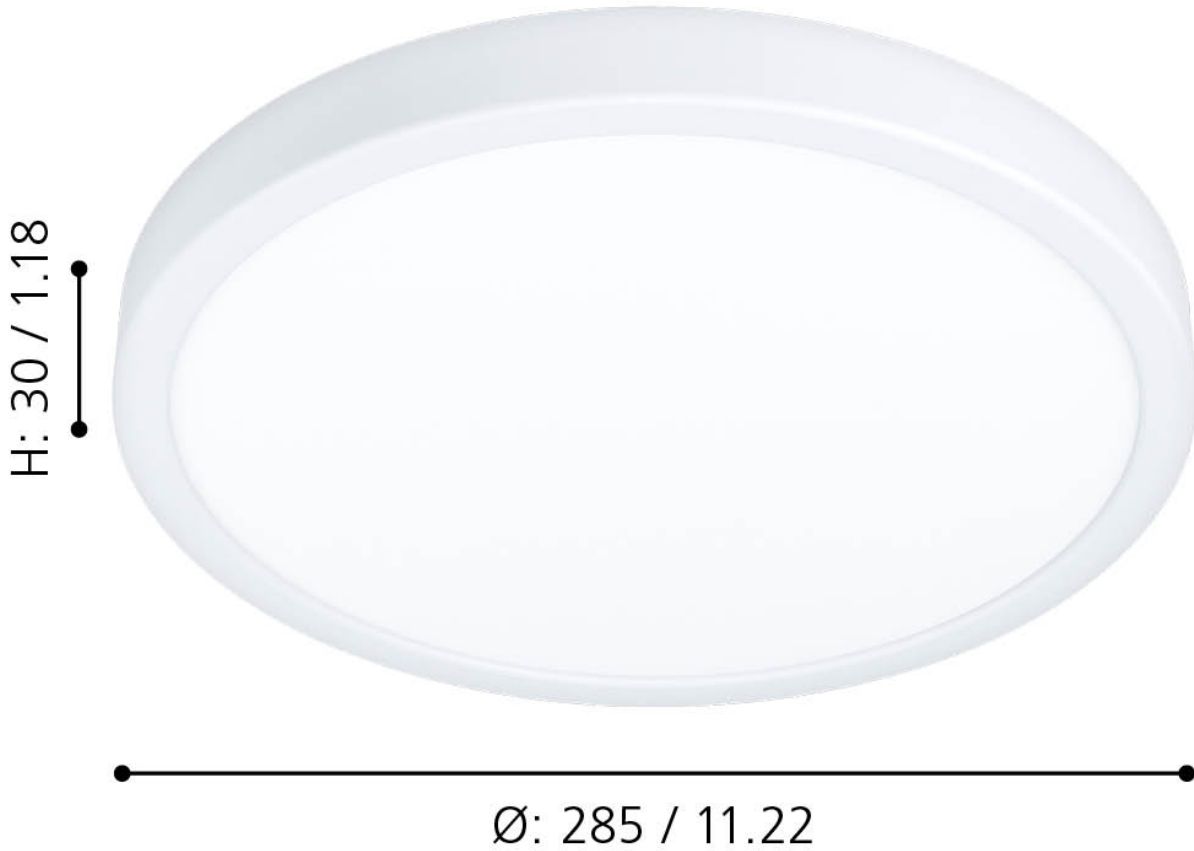

Eglo Lighting - Fueva 5 - 99265 - LED White IP44 Bathroom Ceiling Flush Light

mm / inch

CONTACT