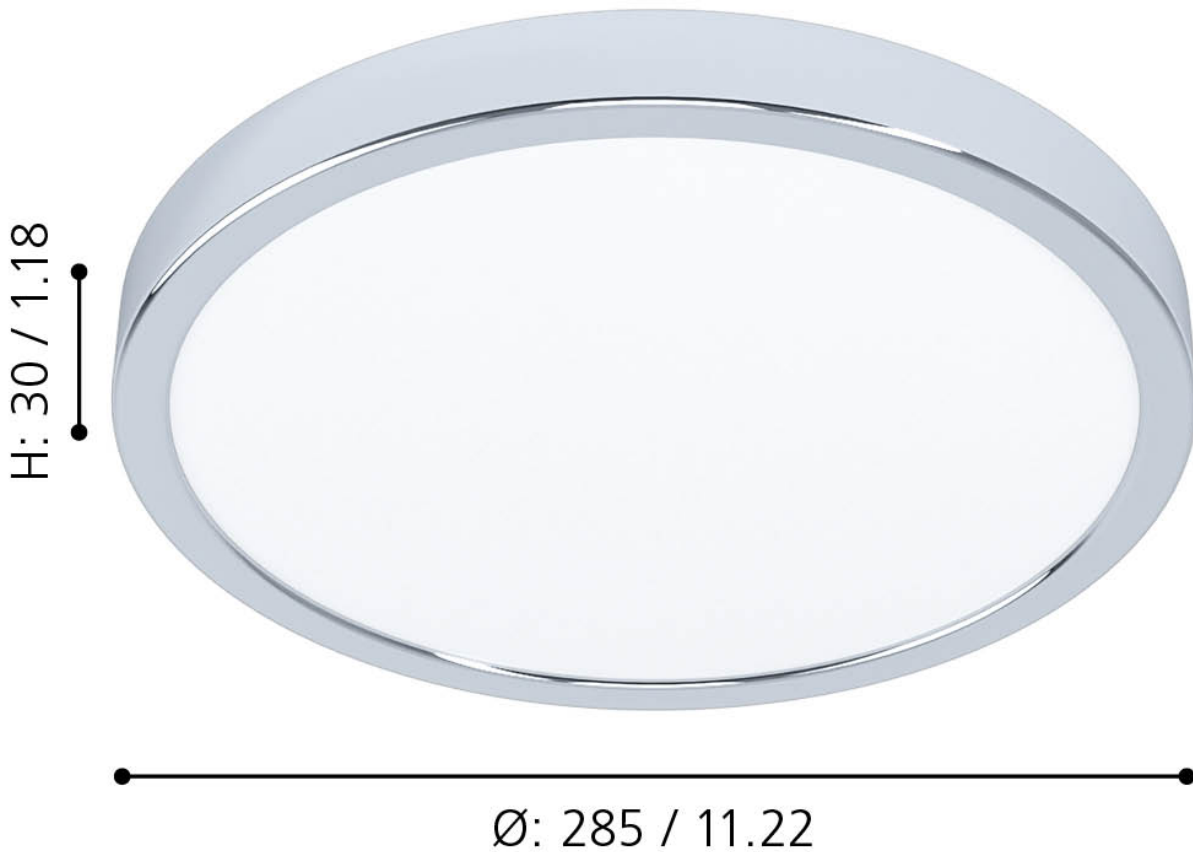

Eglo Lighting - Fueva 5 - 99266 - LED Chrome White IP44 Bathroom Ceiling Flush Light

mm / inch

CONTACT