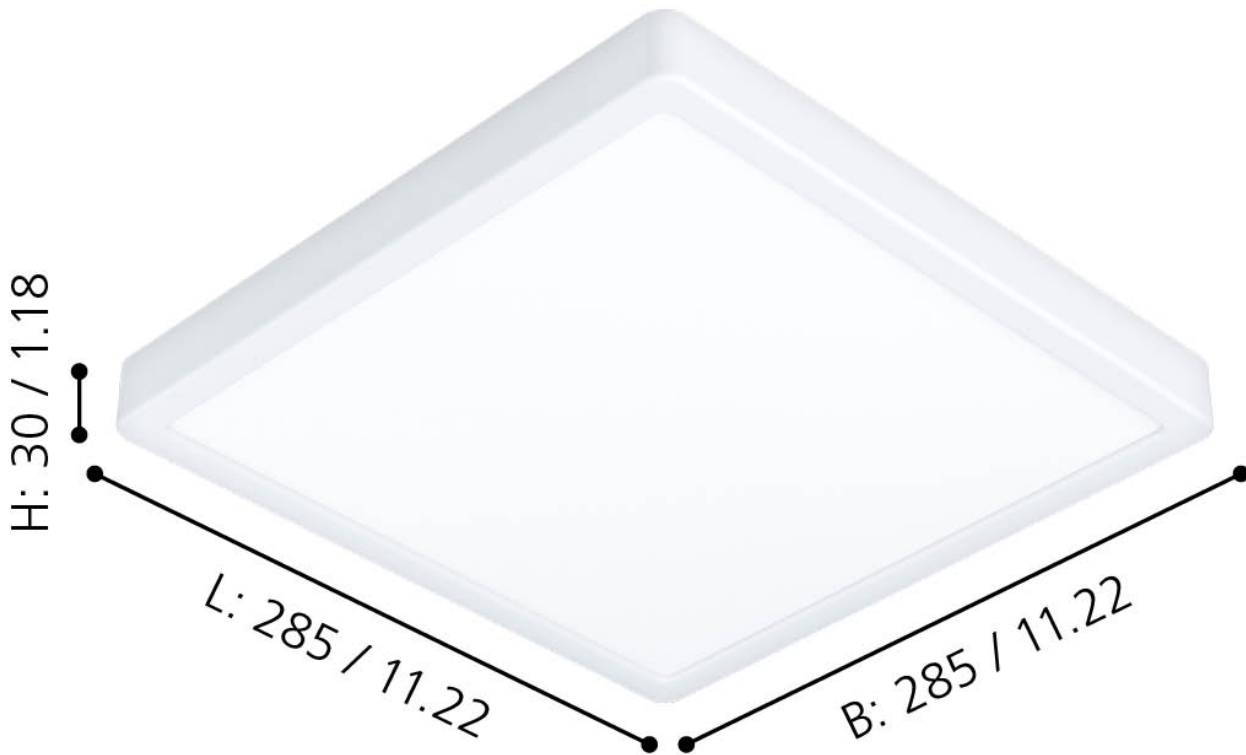

Eglo Lighting - Fueva 5 - 99268 - LED White IP44 Bathroom Ceiling Flush Light

mm / inch

CONTACT