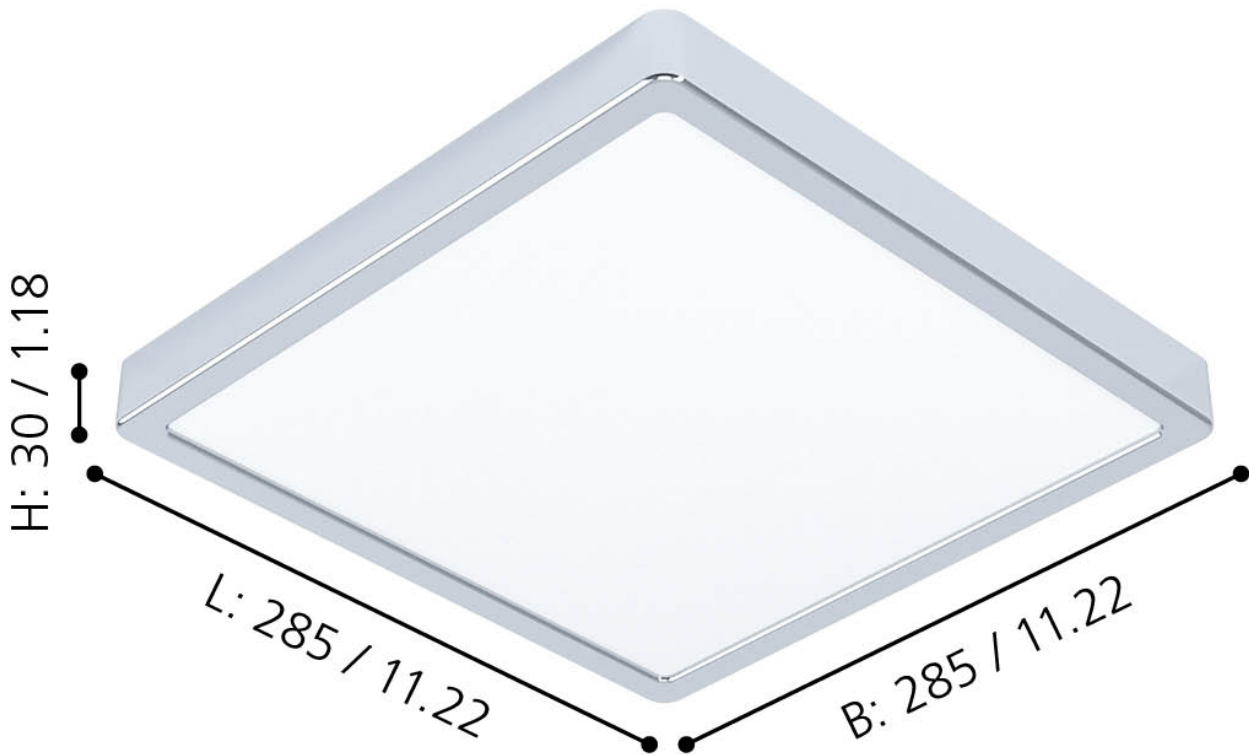

Eglo Lighting - Fueva 5 - 99269 - LED Chrome White IP44 Bathroom Ceiling Flush Light

mm / inch

**CONTACT**