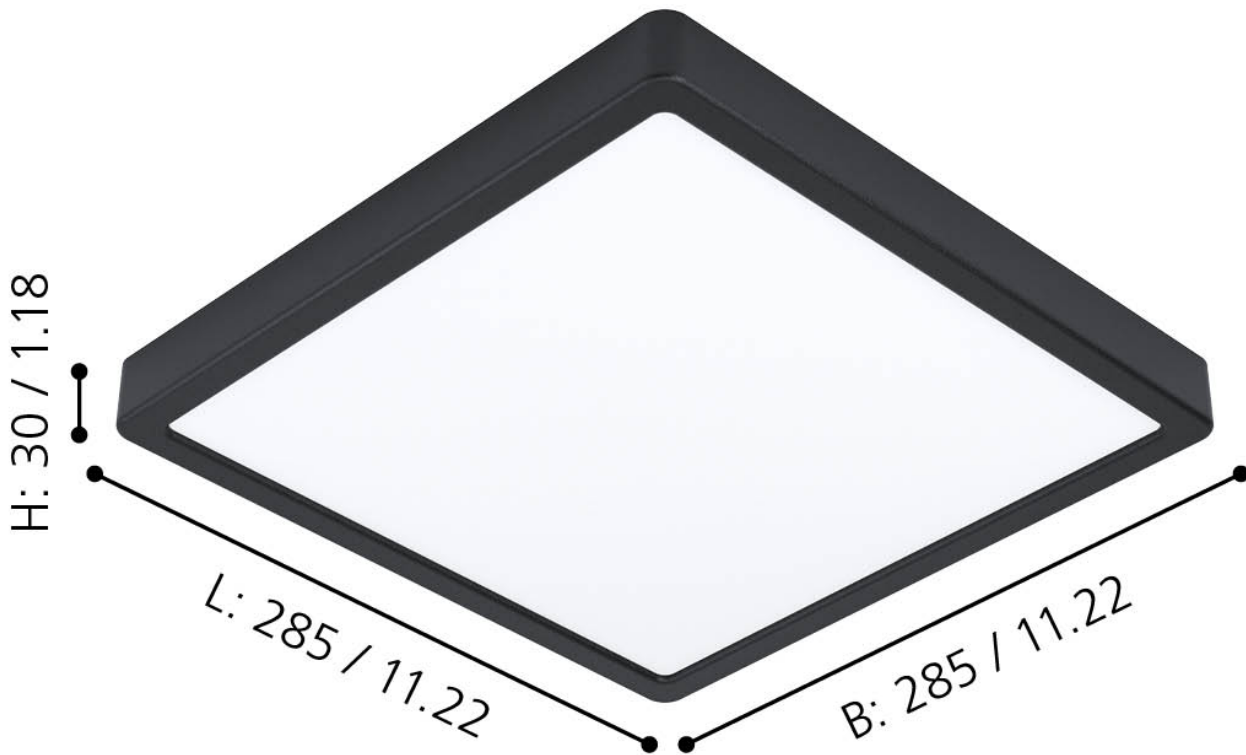

Eglo Lighting - Fueva 5 - 99271 - LED Black White IP44 Bathroom Ceiling Flush Light

mm / inch

CONTACT