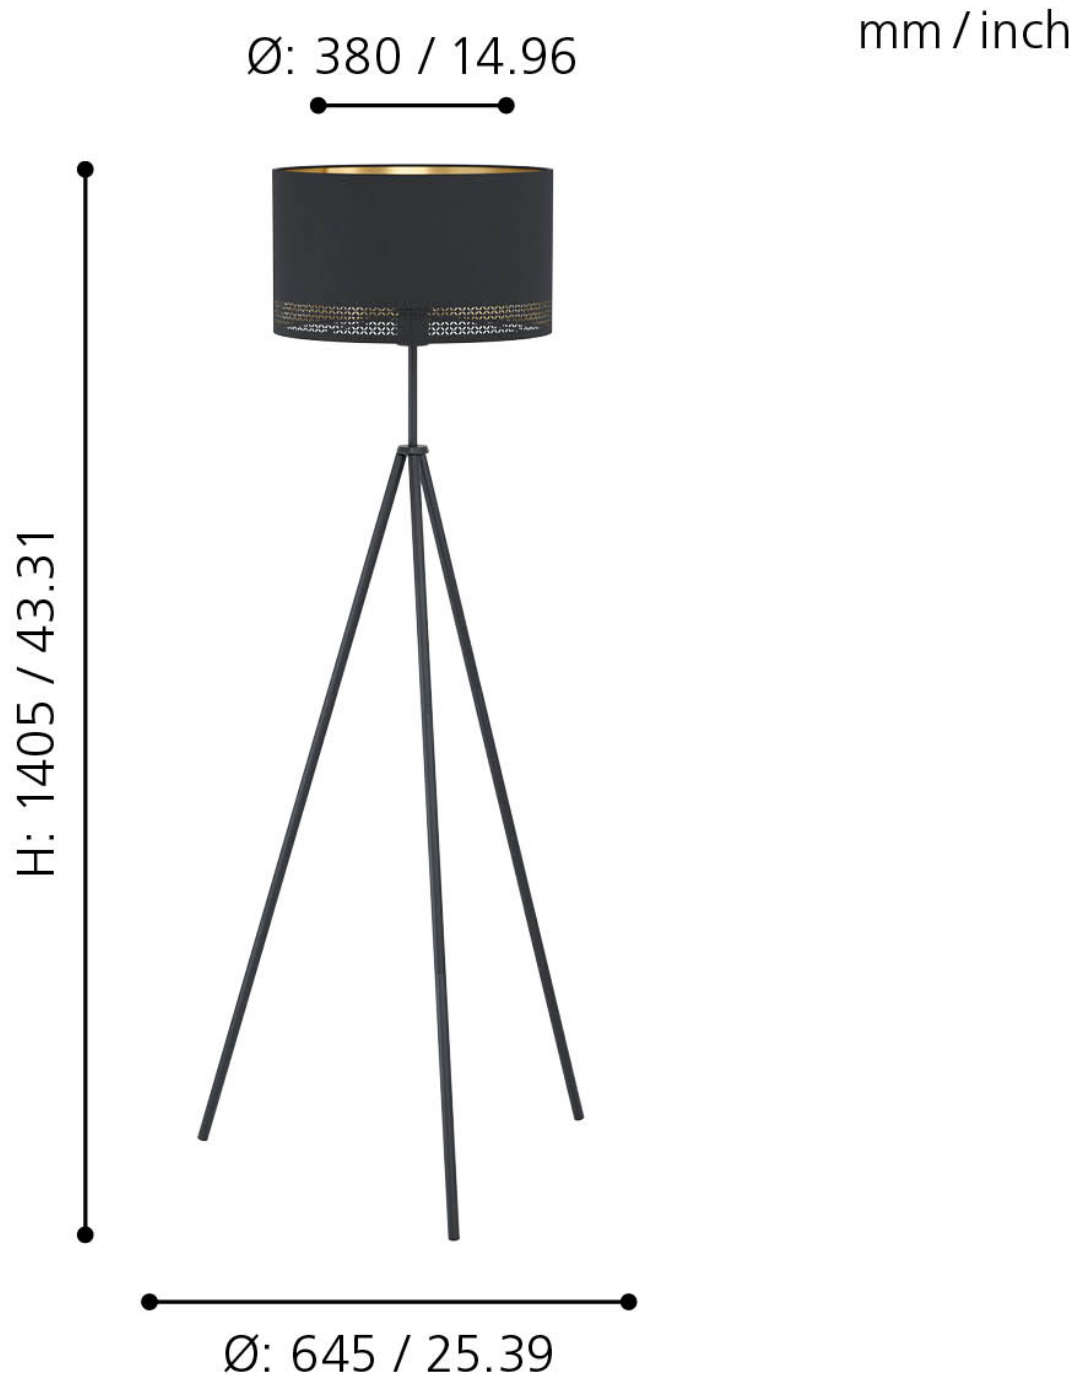

Eglo Lighting - Esteperra - 99279 - Black Tripod Floor Lamp

**CONTACT**