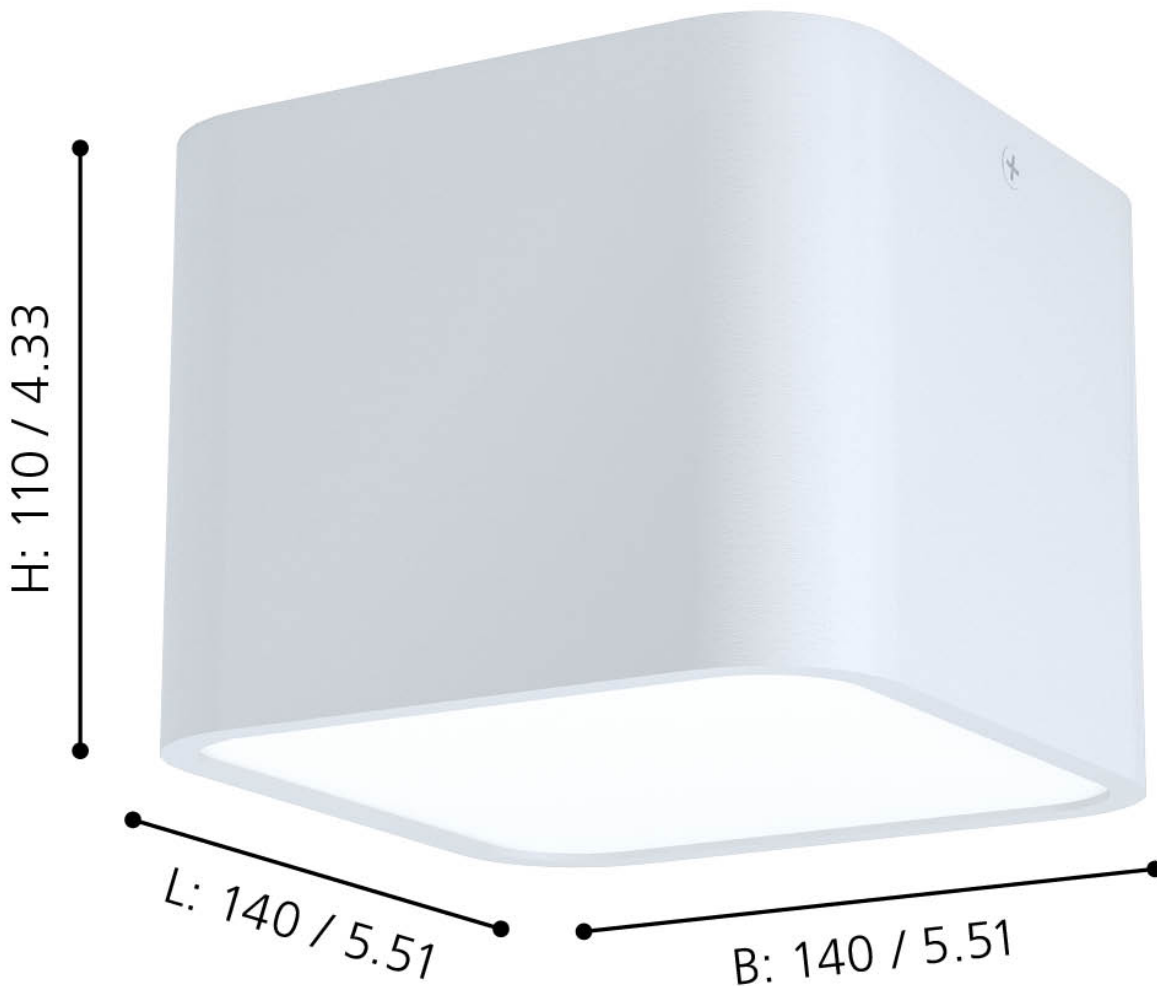

Eglo Lighting - Grimasola - 99281 - White Flush Ceiling Light

mm / inch

**CONTACT**