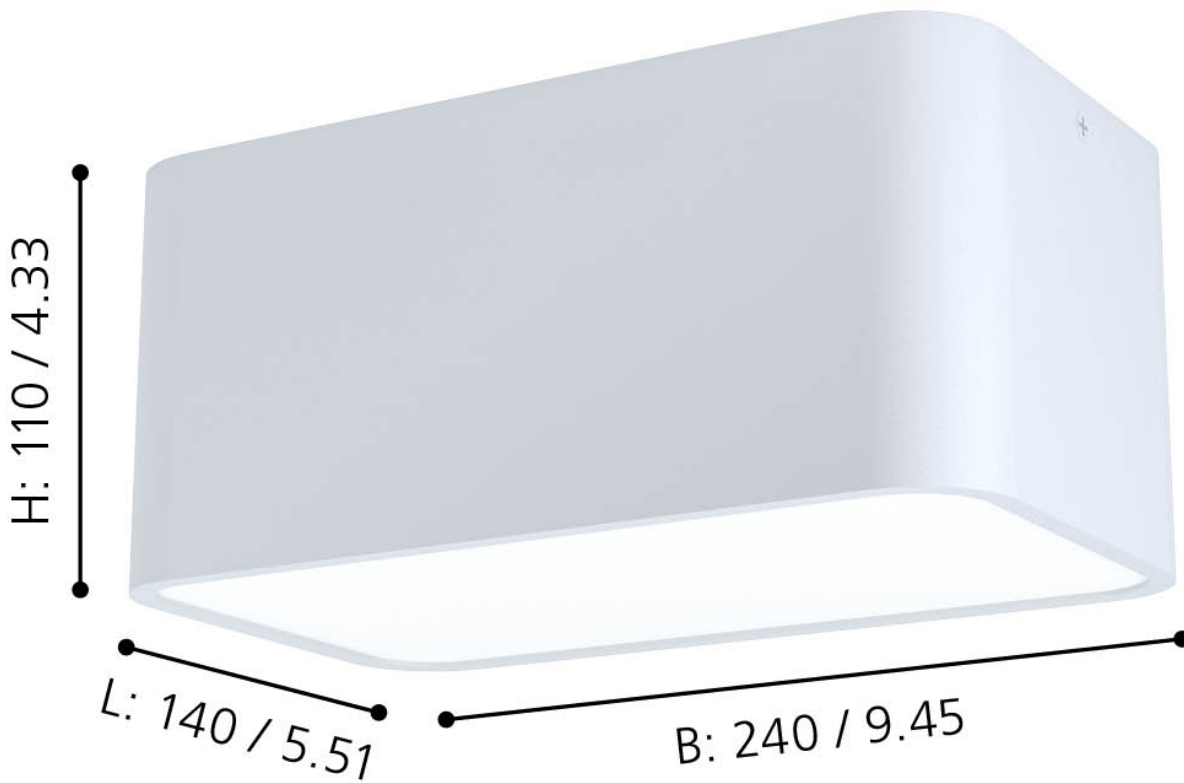

Eglo Lighting - Grimasola - 99282 - White 2 Light Flush Ceiling Light

mm / inch

CONTACT