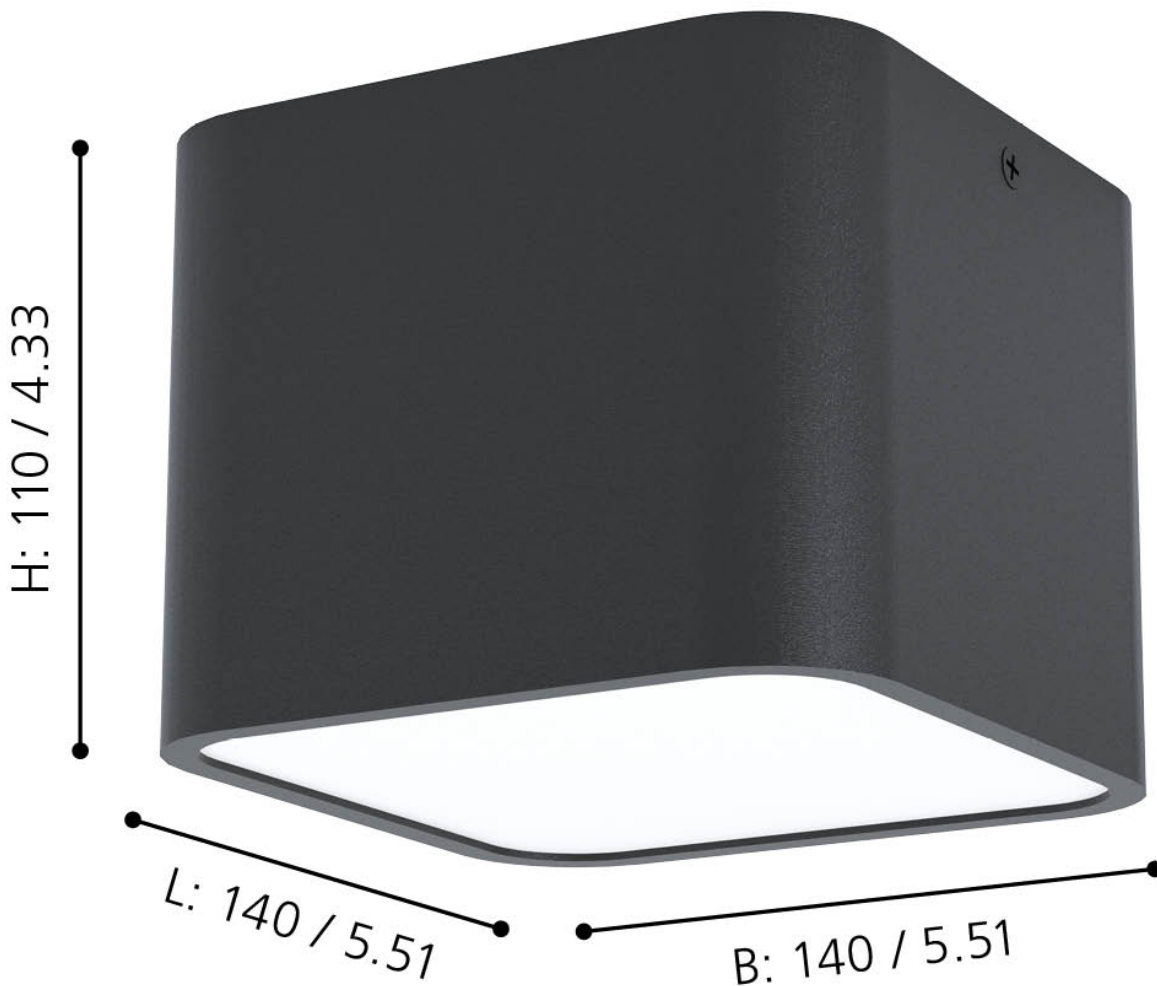

Eglo Lighting - Grimasola - 99283 - Black White Flush Ceiling Light

mm / inch

CONTACT