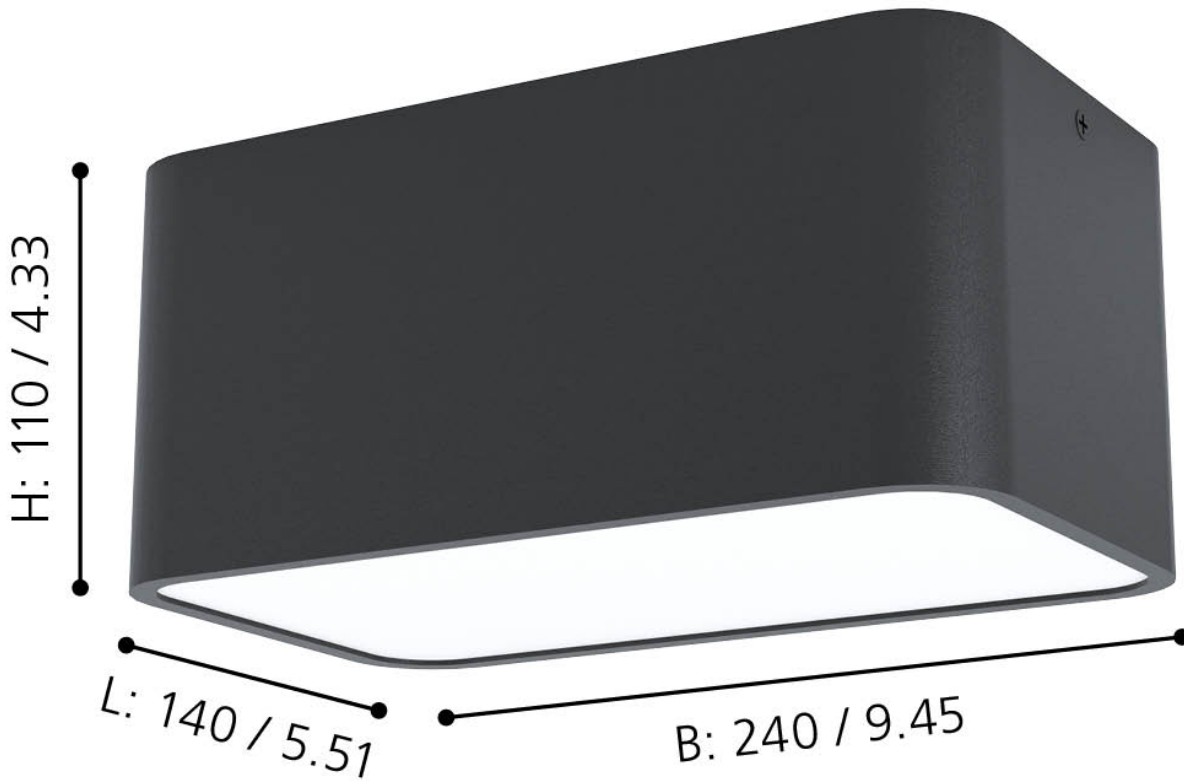

Eglo Lighting - Grimasola - 99284 - Black White 2 Light Flush Ceiling Light

mm / inch

CONTACT