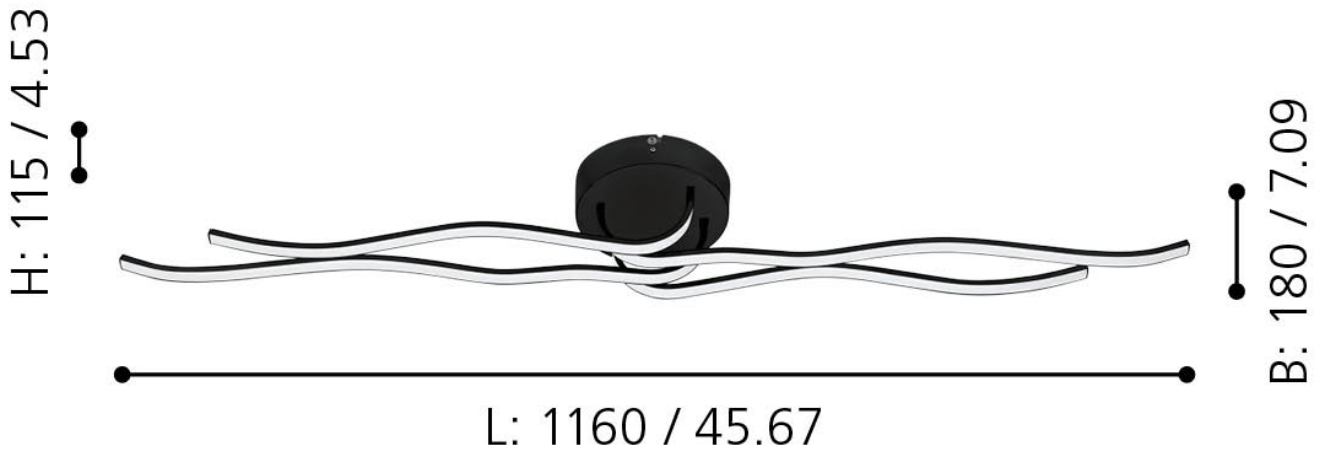

Eglo Lighting - Roncade 1 - 99322 - LED Black White Flush Ceiling Light

mm / inch

**CONTACT**