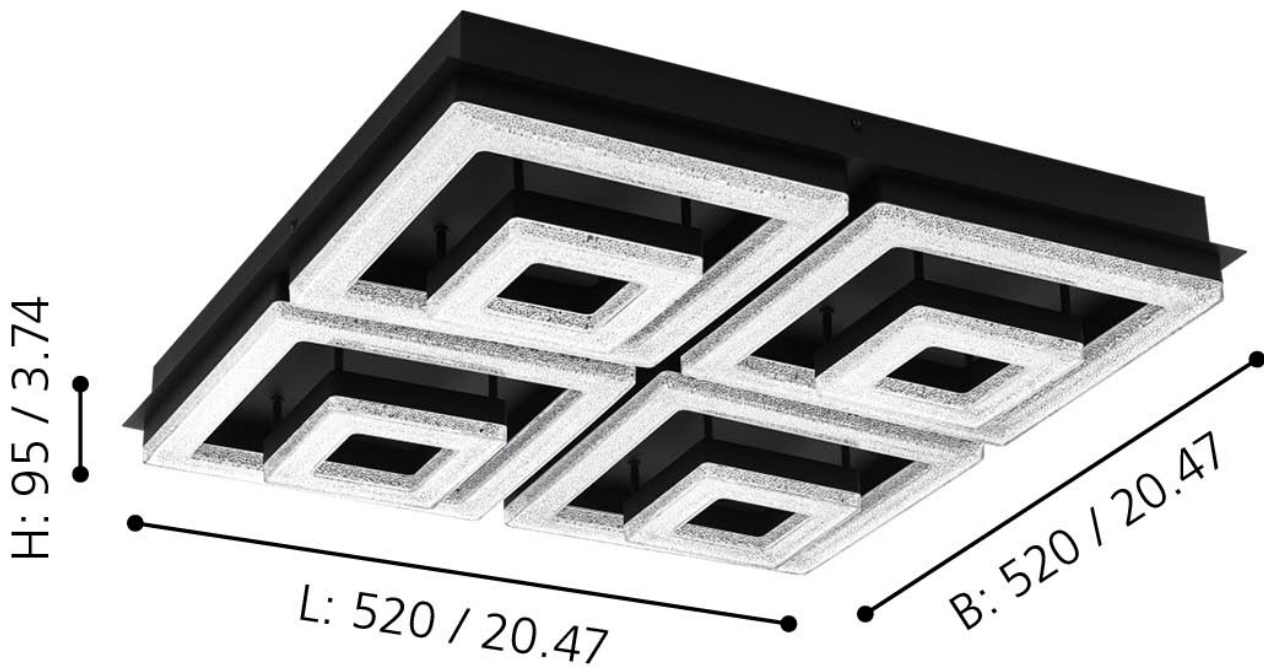

Eglo Lighting - Fradelo 1 - 99328 - LED Black Clear Glass Flush Ceiling Light

mm / inch

**CONTACT**