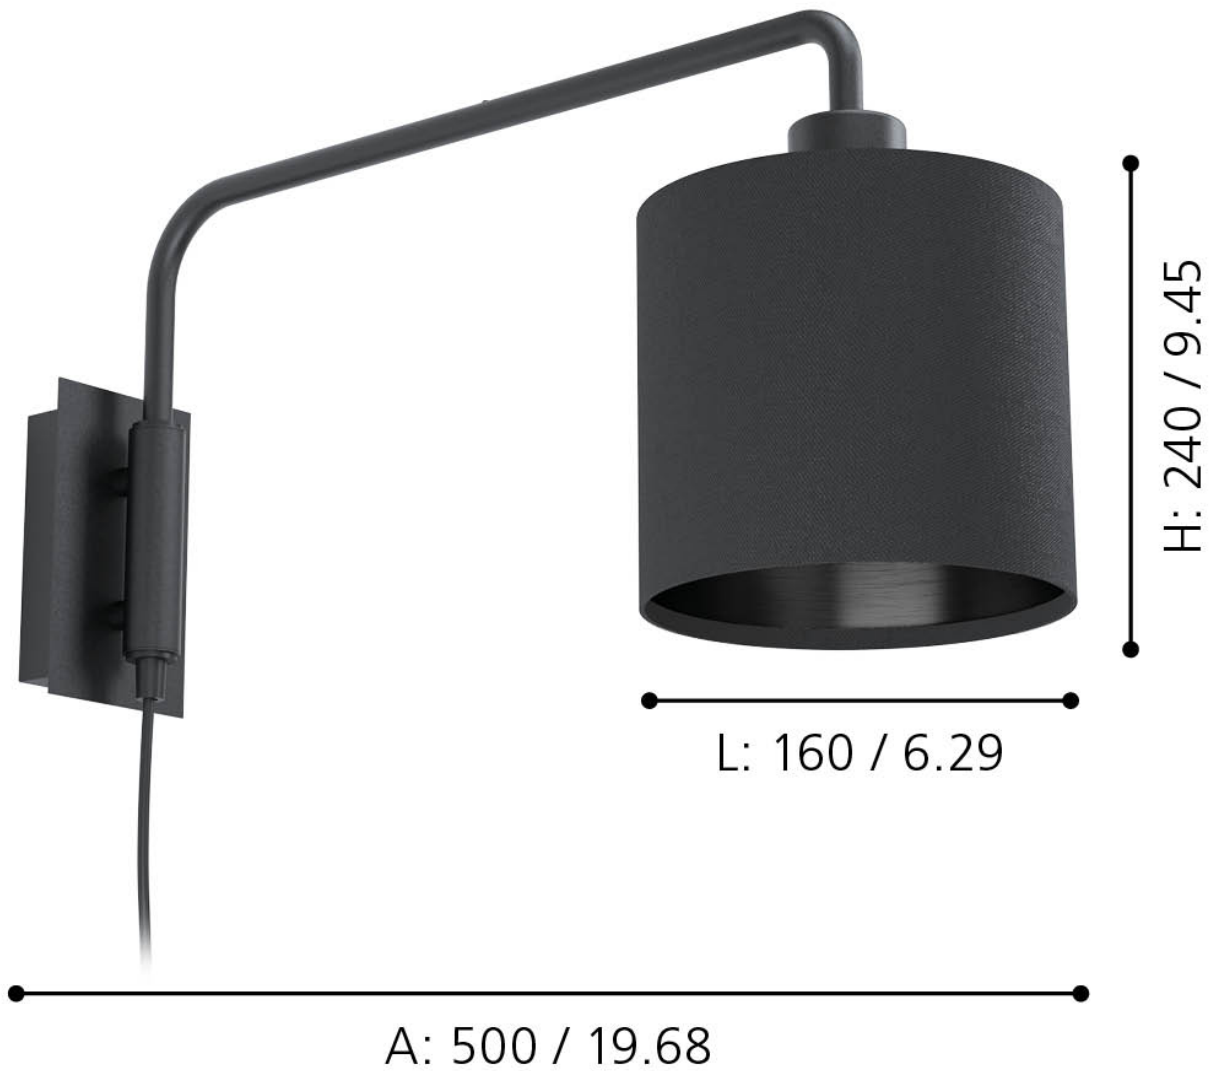

Eglo Lighting - Staiti 1 - 99348 - Black Plug In Reading Wall Light

mm / inch

CONTACT