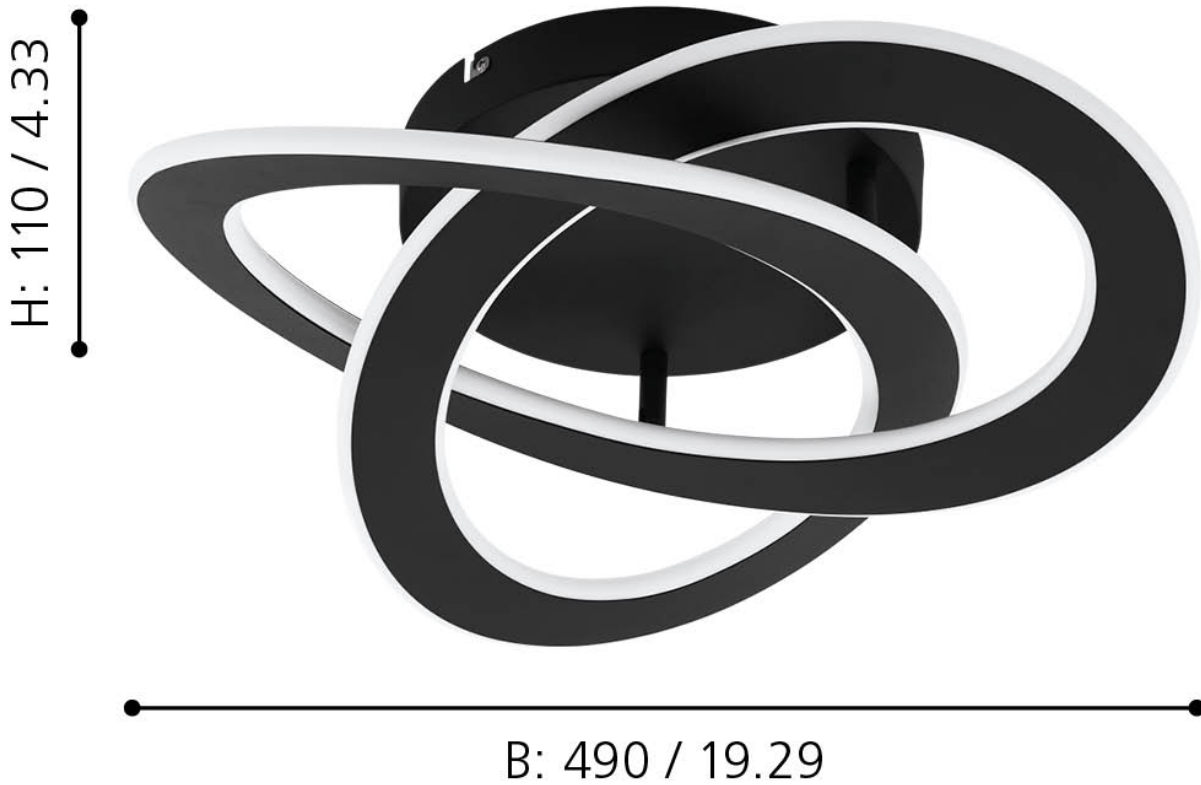

Eglo Lighting - Rolimare - 99395 - LED Black White Flush Ceiling Light

mm / inch

CONTACT