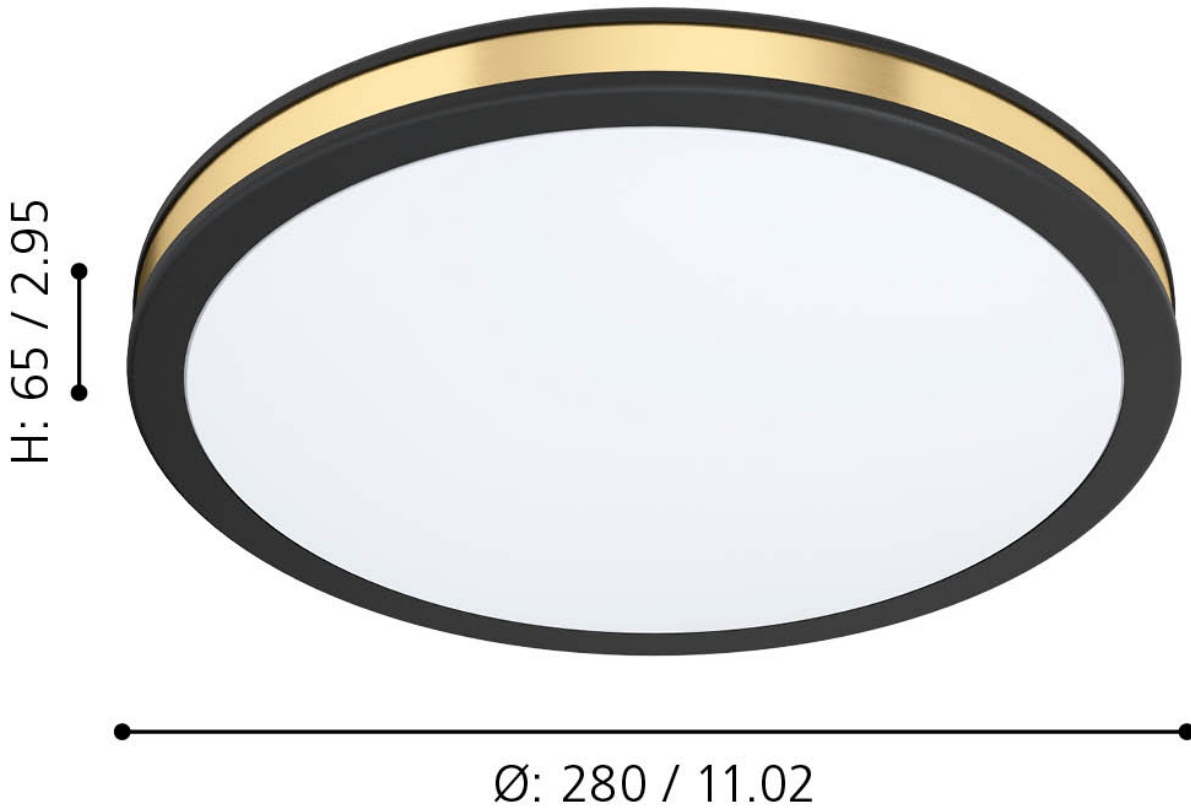

Eglo Lighting - Pescaito - 99406 - LED Black White Flush Ceiling Light

mm / inch

CONTACT