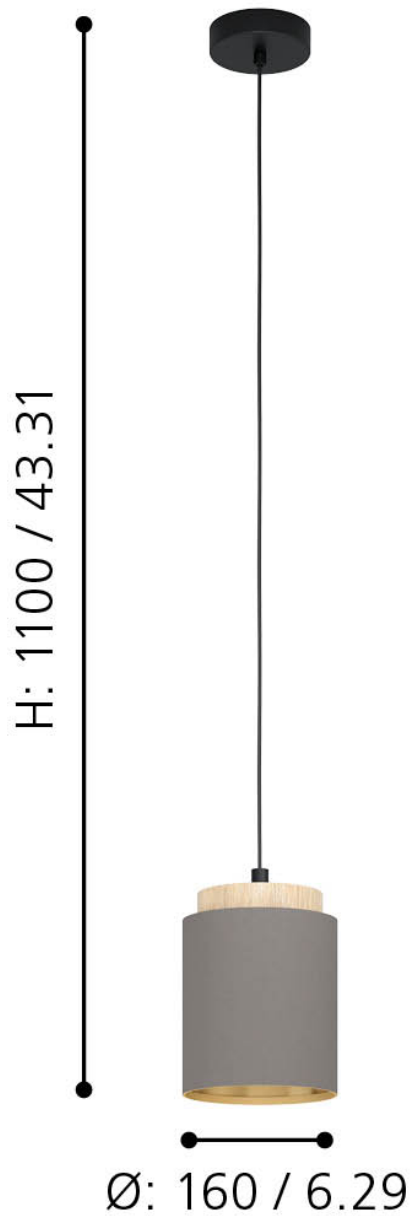

Eglo Lighting - Albariza - 99445 - Black Wood Cappuccino Ceiling Pendant Light

mm / inch

CONTACT