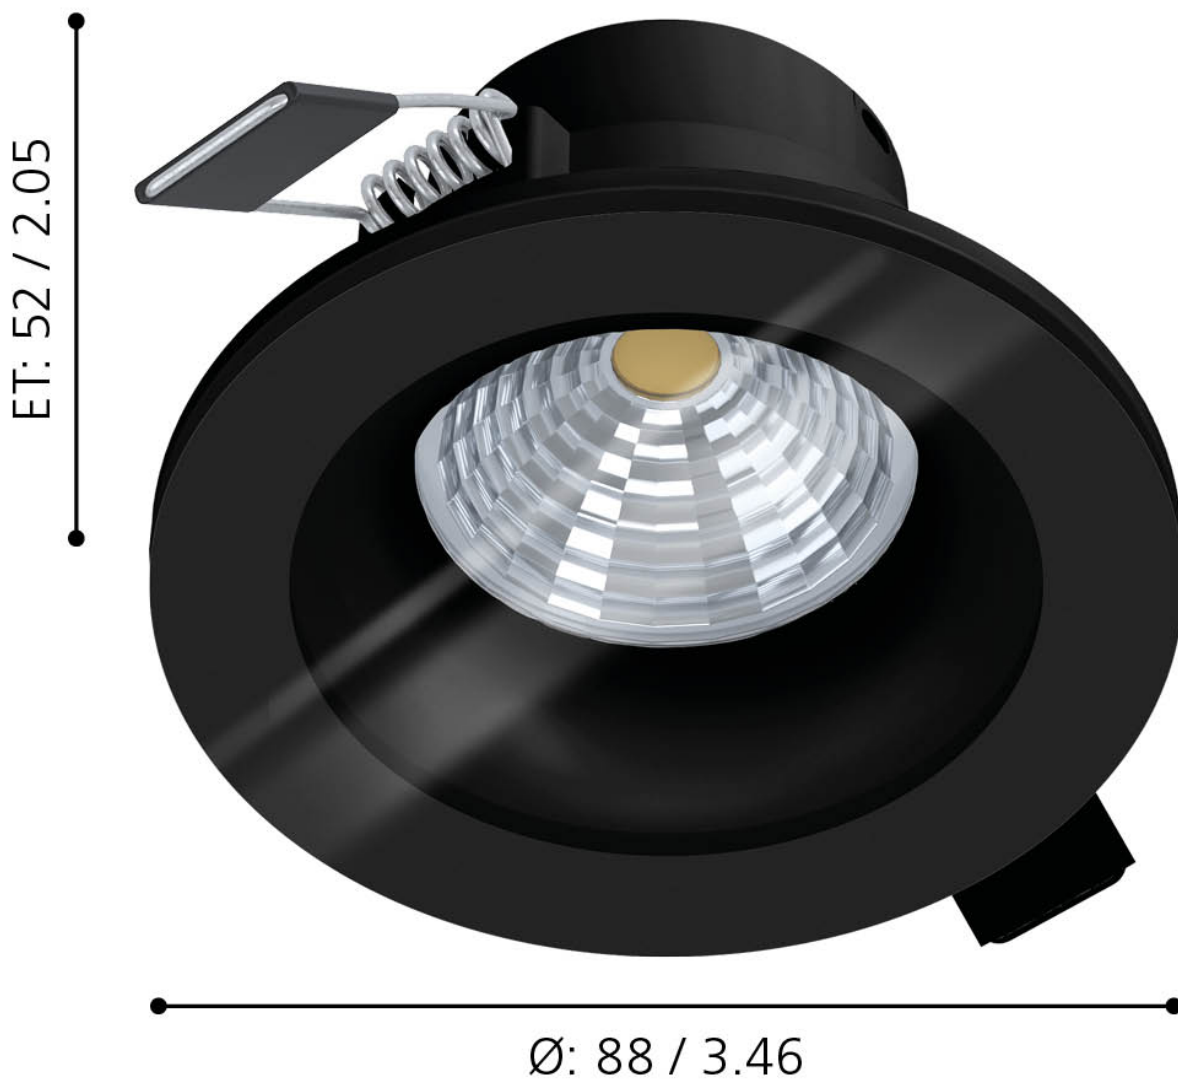

Eglo Lighting - Salabate - 99493 - LED Black Clear Glass IP44 Bathroom Recessed Ceiling Downlight

mm / inch

**CONTACT**