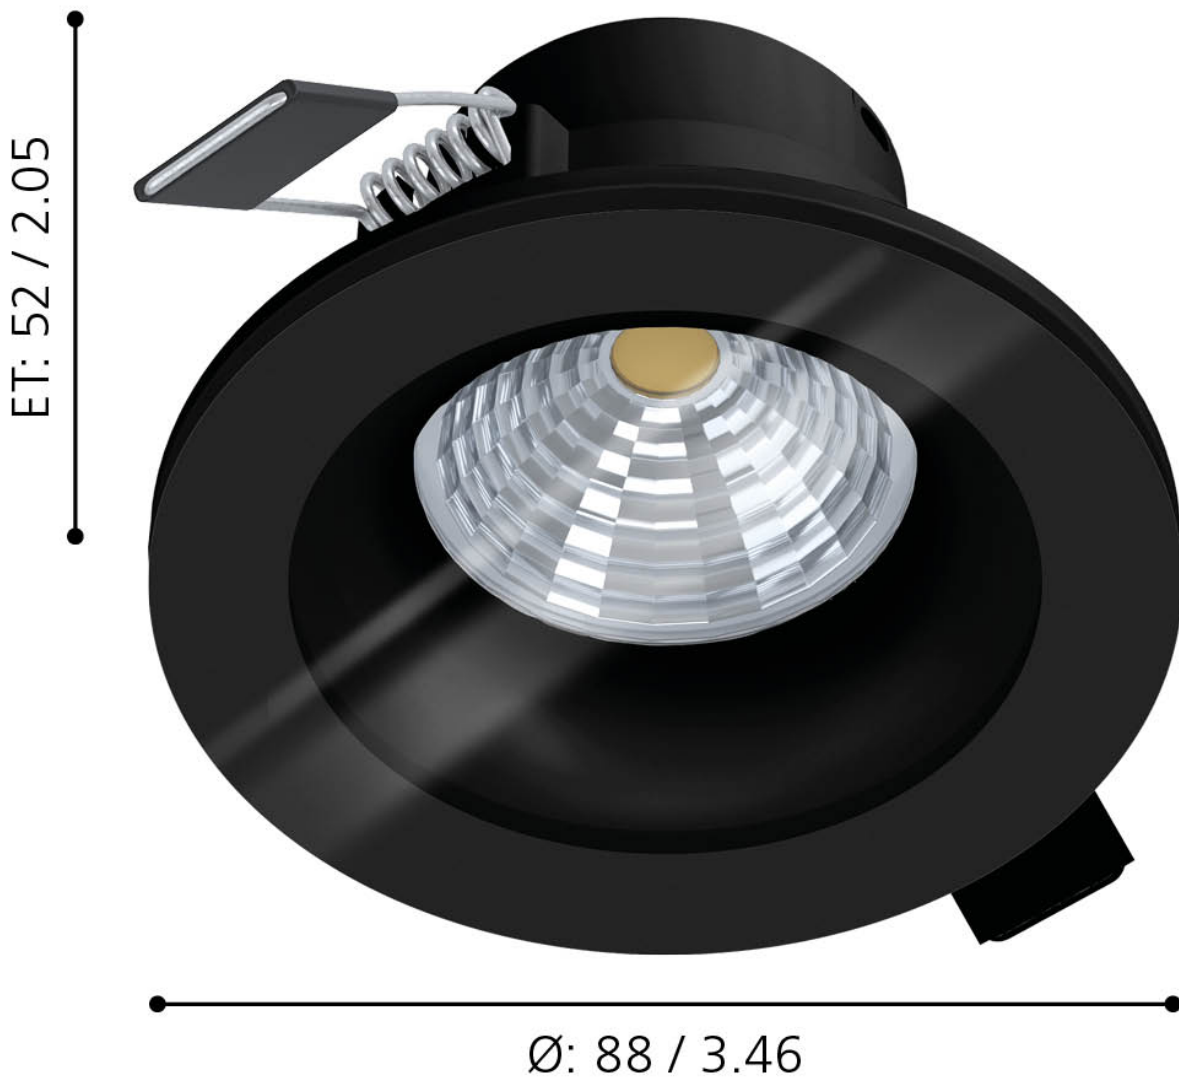

Eglo Lighting - Salabate - 99494 - LED Black Clear Glass IP44 Bathroom Recessed Ceiling Downlight

mm / inch

CONTACT