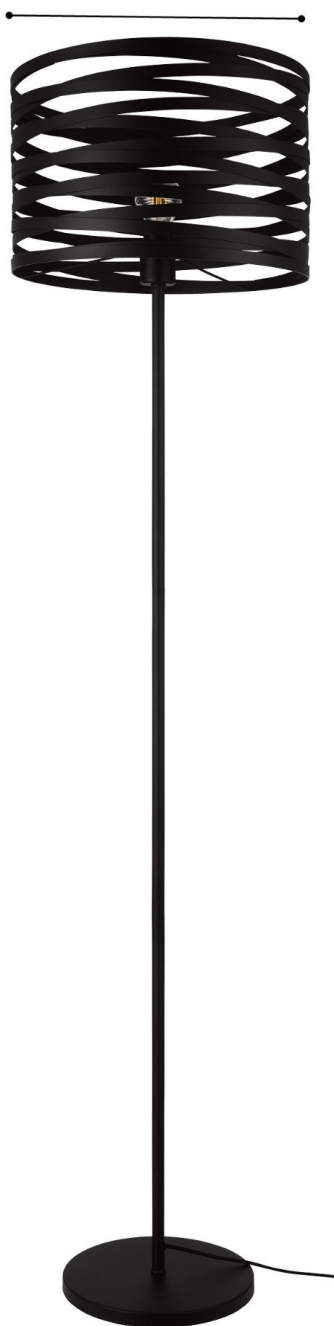

Eglo Lighting - Cremella - 99507 - Black Floor Lamp

Ø37 cm / 14.57inch

151 cm / 59.48 inch

CONTACT