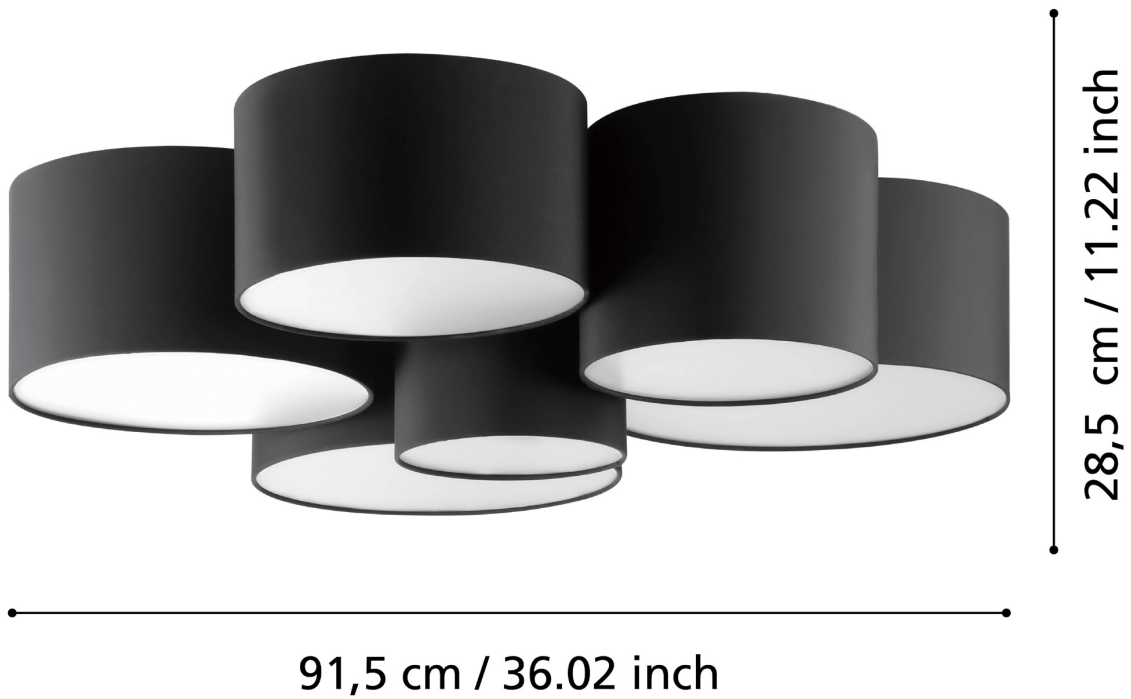

Eglo Lighting - Pastore 2 - 99509 - White Black 6 Light Flush Ceiling Light

CONTACT