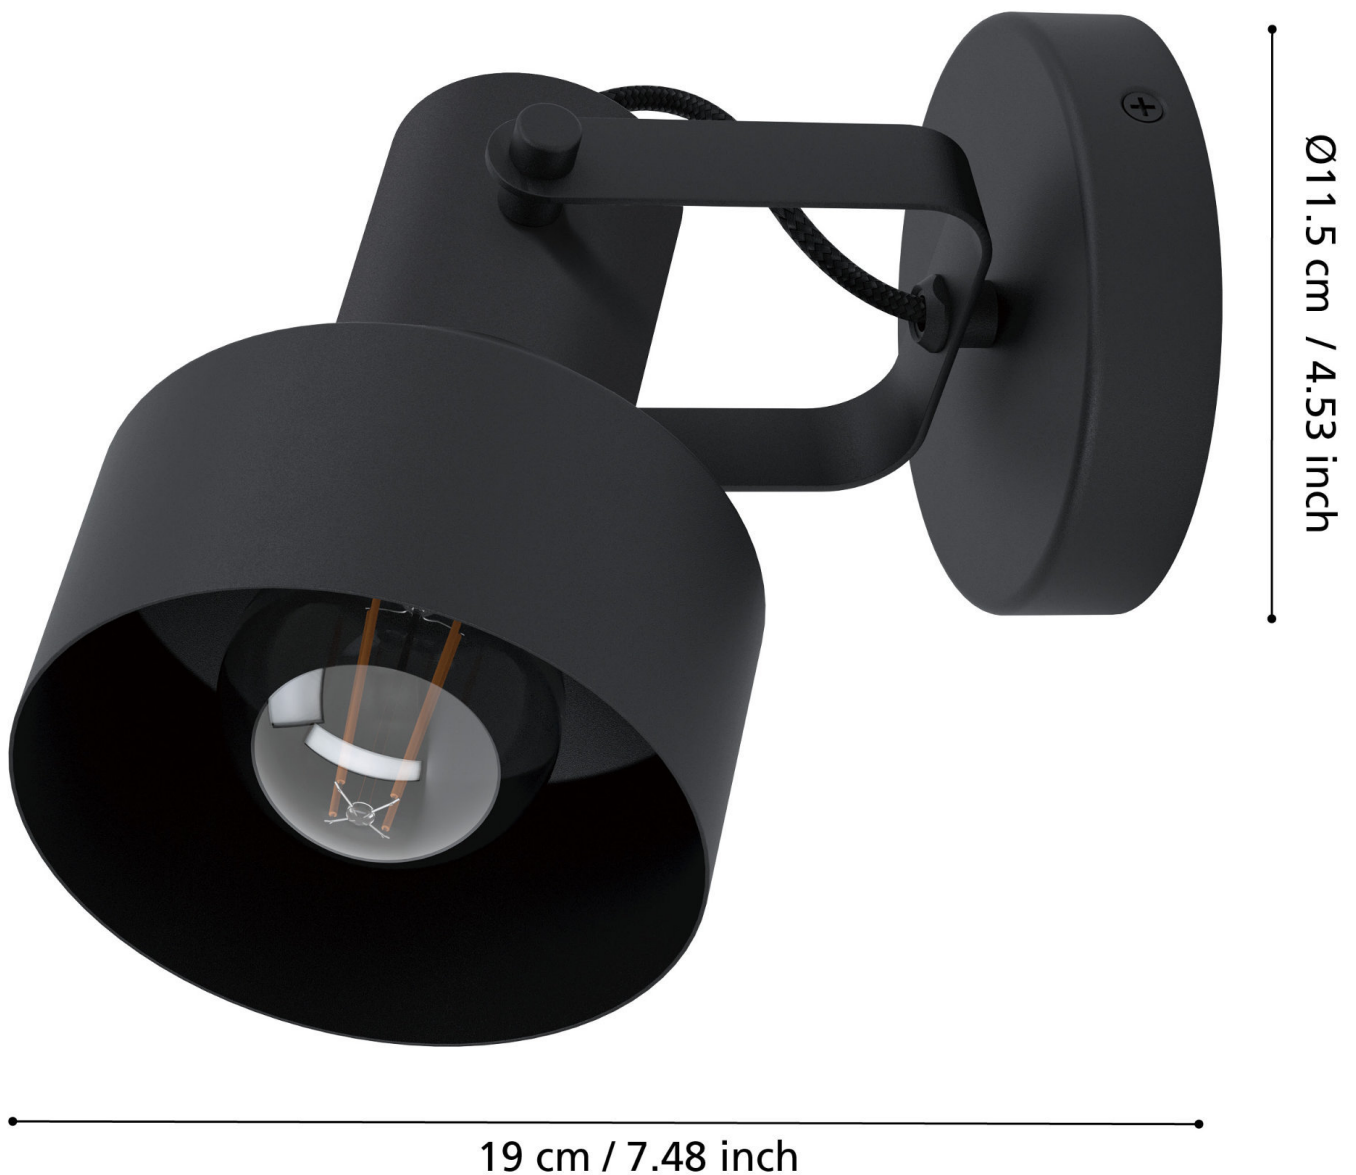

Eglo Lighting - Casibare - 99517 - Black Spotlight

**CONTACT**