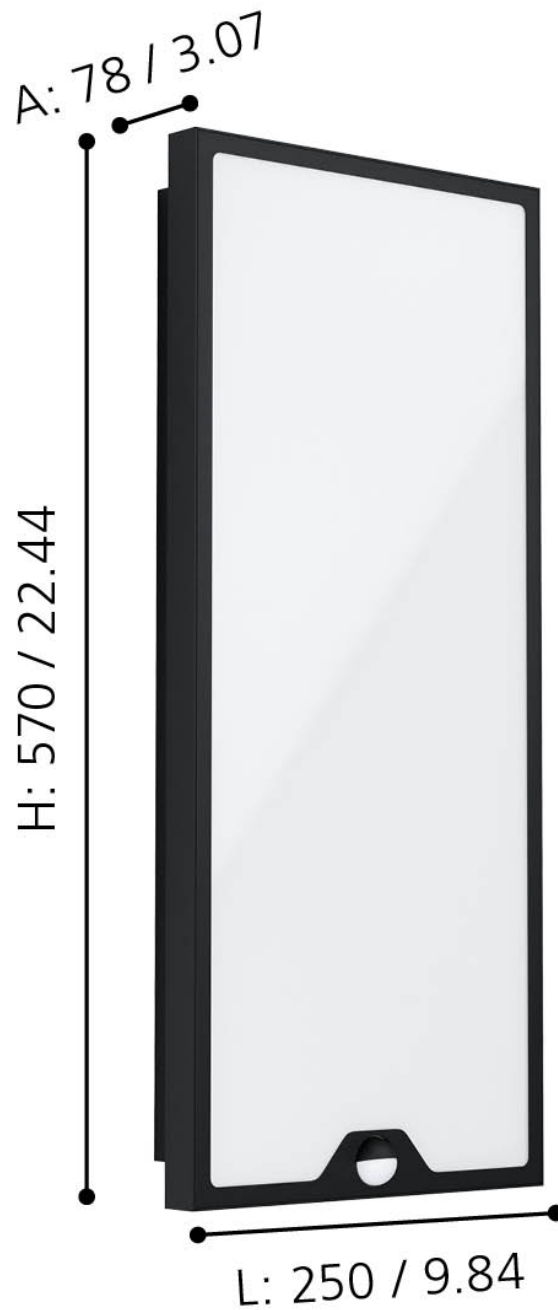

Eglo Lighting - Casazza - 99522 - LED Black White IP44 Outdoor Sensor Wall Light

mm / inch

**CONTACT**