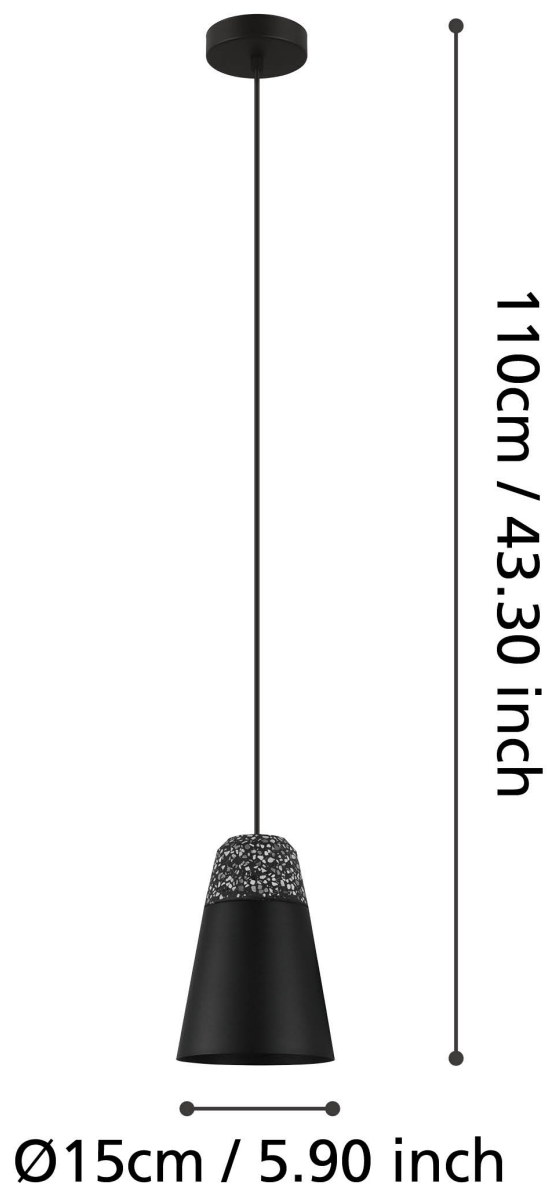

Eglo Lighting - Canerras - 99544 - Black Grey Terrazzo Ceiling Pendant Light

CONTACT