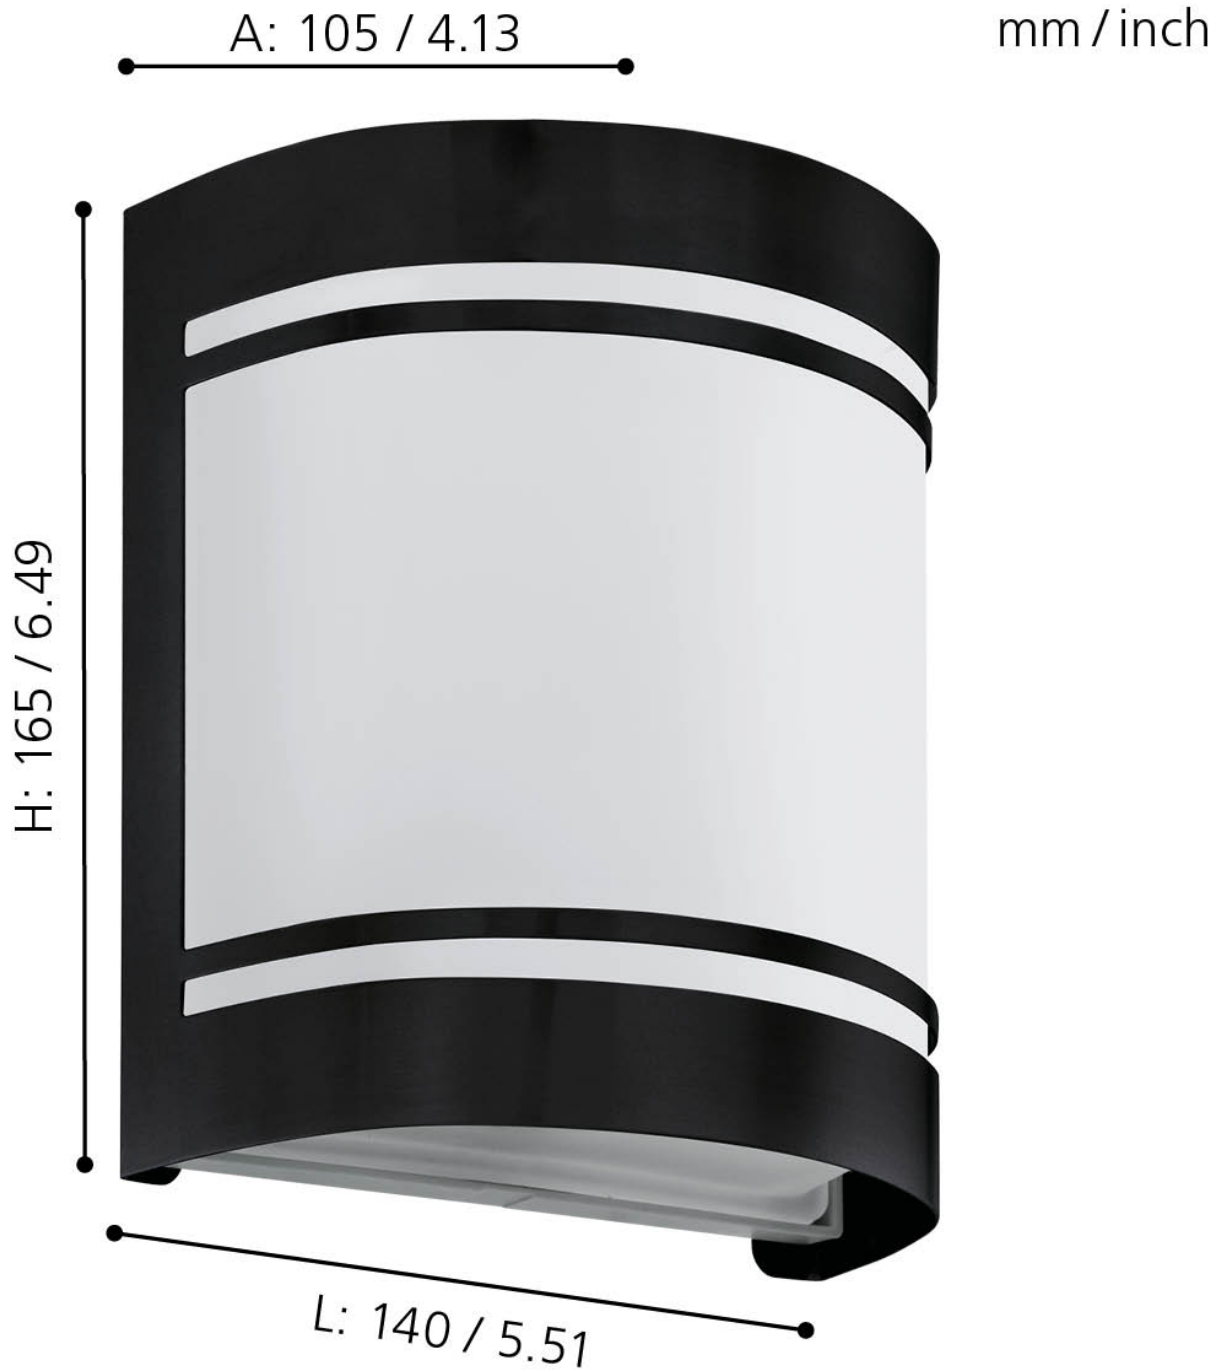

Eglo Lighting - Cerno - 99565 - Black White Glass IP44 Outdoor Wall Washer Light

**CONTACT**