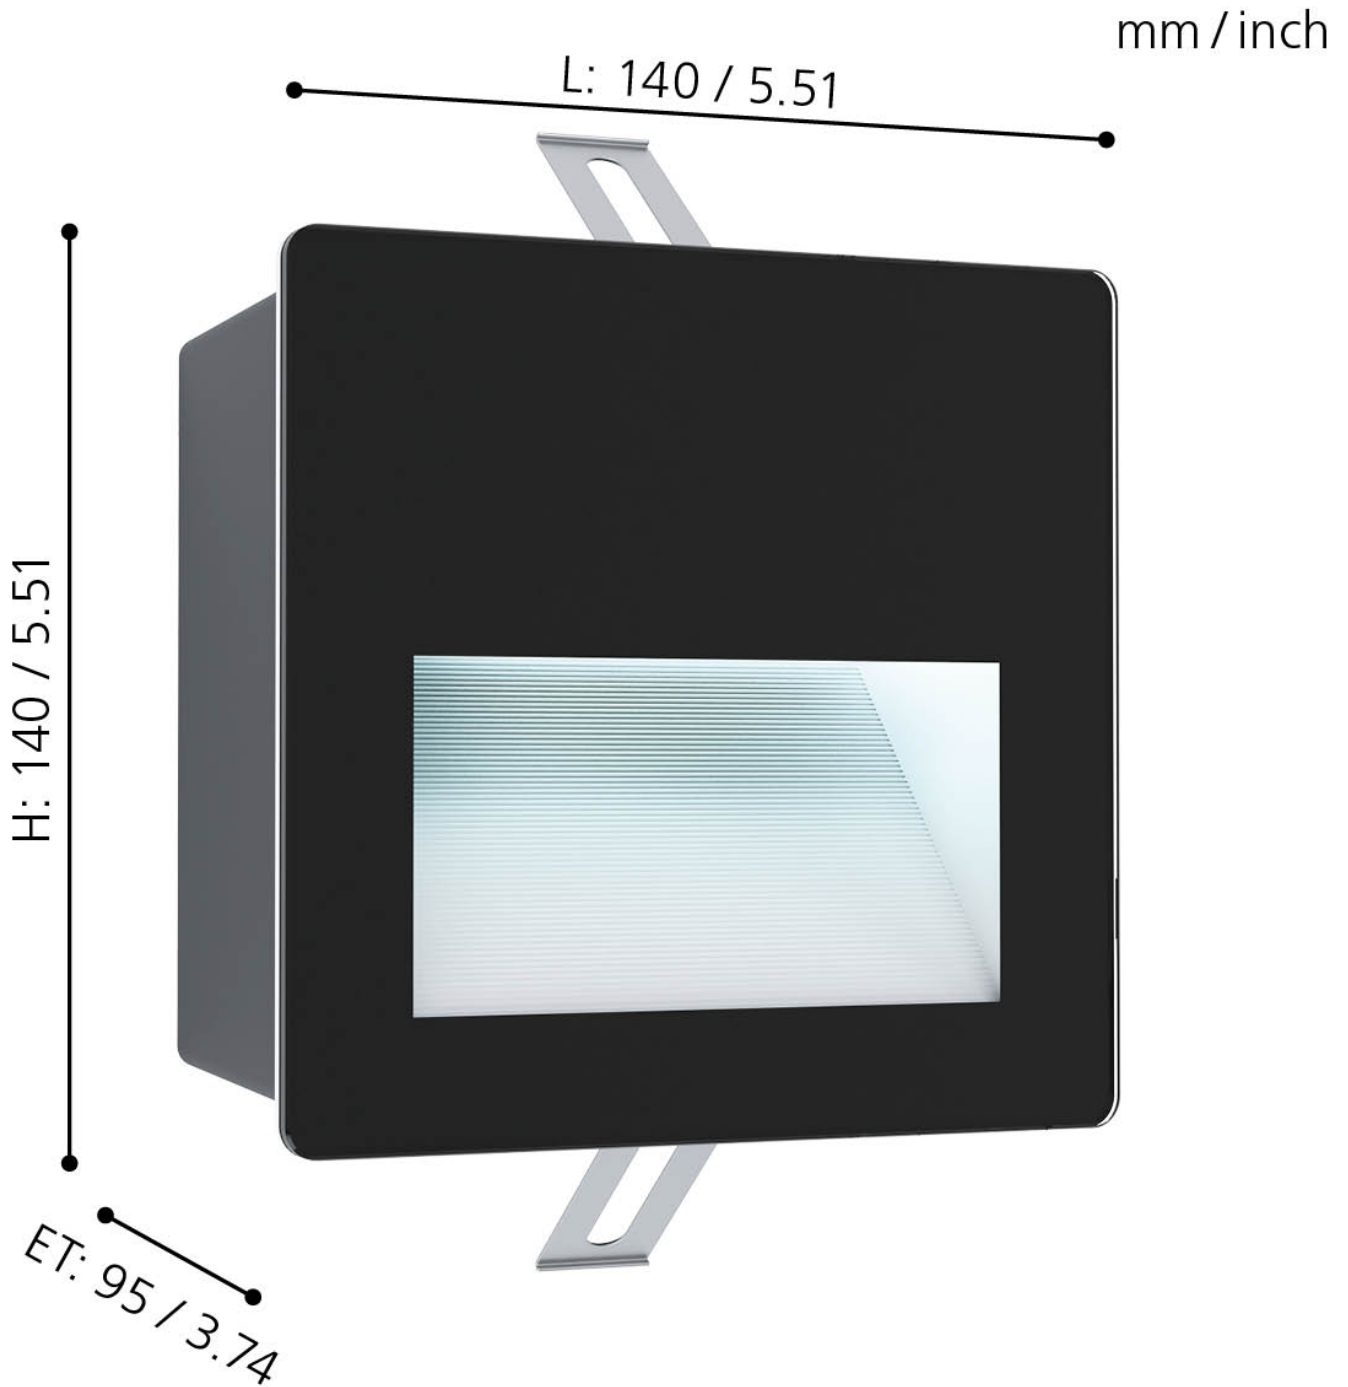

Eglo Lighting - Aracena - 99574 - LED White Black Glass IP65 Outdoor Recessed Marker Light

CONTACT