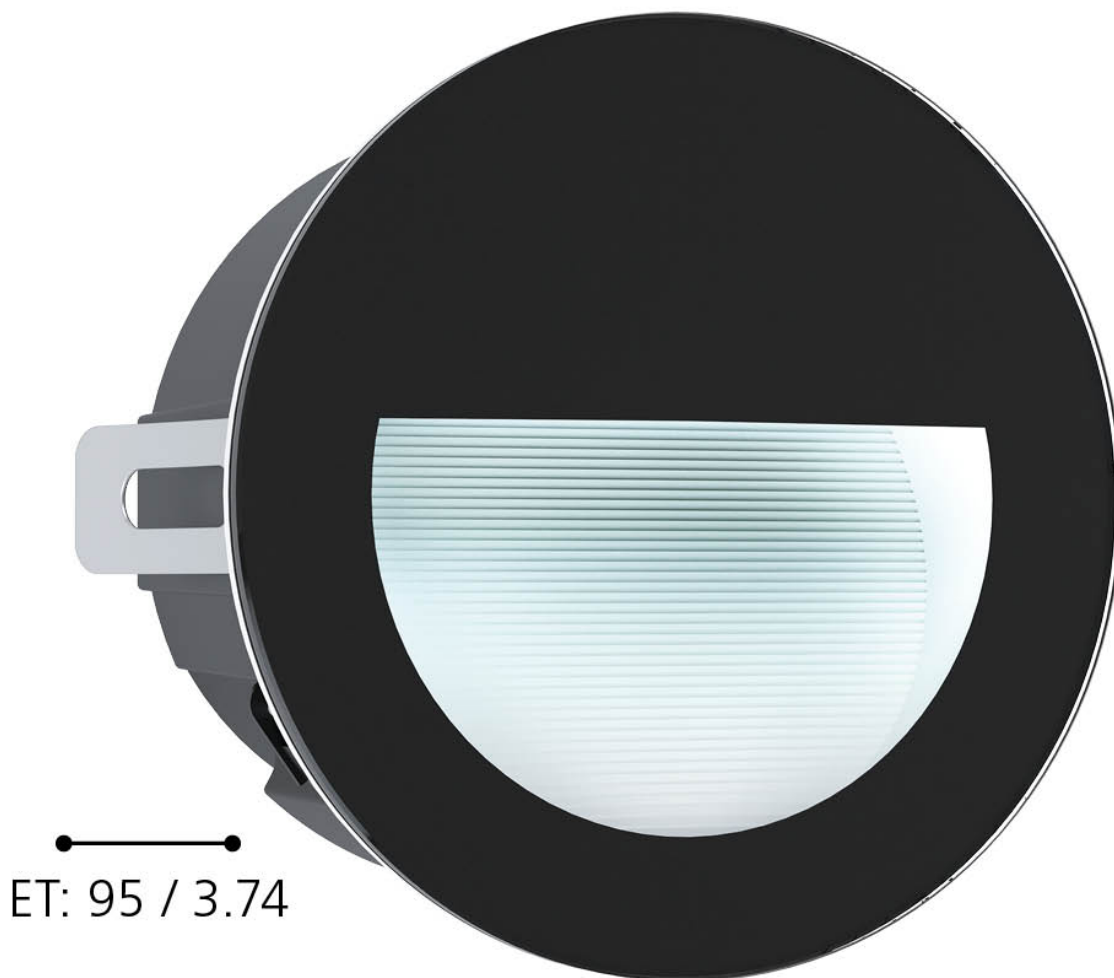

Eglo Lighting - Aracena - 99576 - LED White Black Glass IP65 Outdoor Recessed Marker Light

mm / inch

Ø: 125 / 4.92

ET: 95 / 3.74

CONTACT