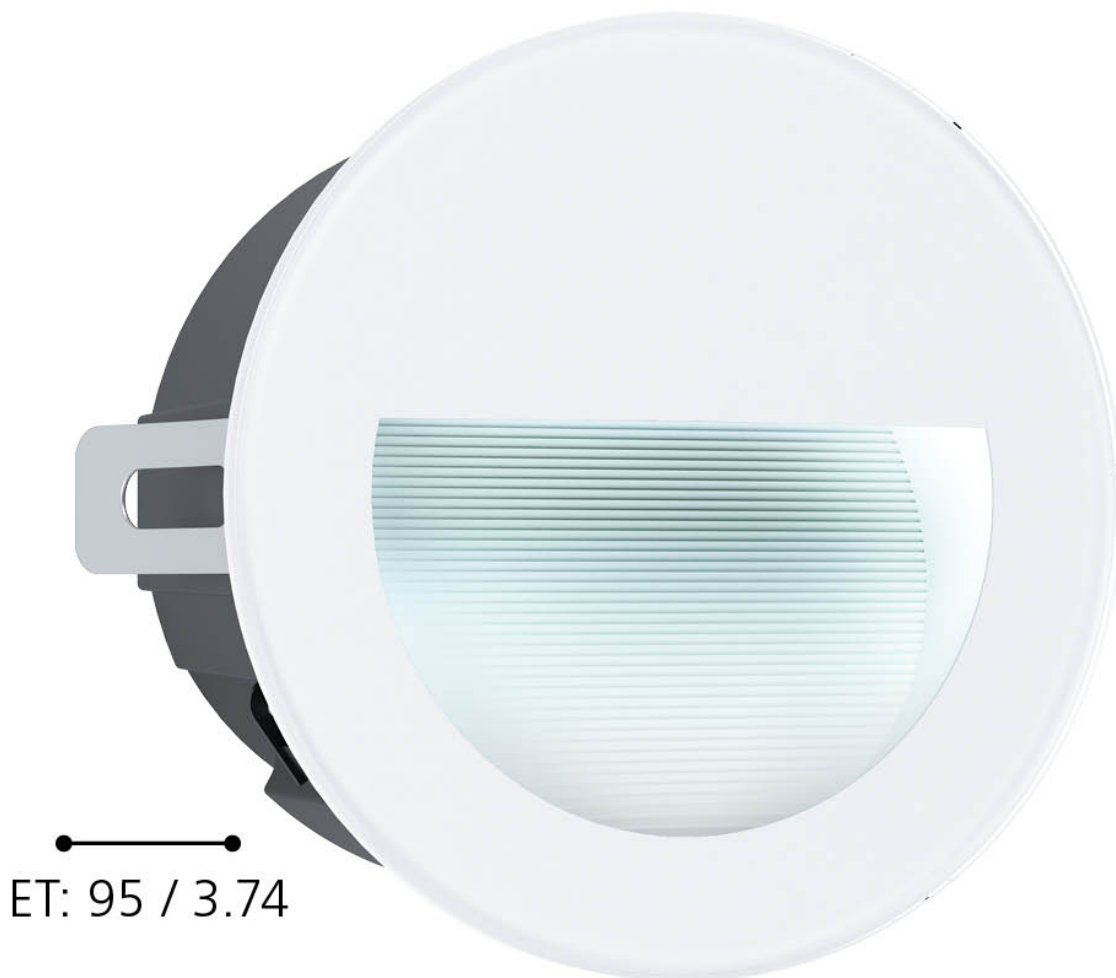

Eglo Lighting - Aracena - 99577 - LED White Black Glass IP65 Outdoor Recessed Marker Light

mm / inch

Ø: 125 / 4.92

ET: 95 / 3.74

**CONTACT**