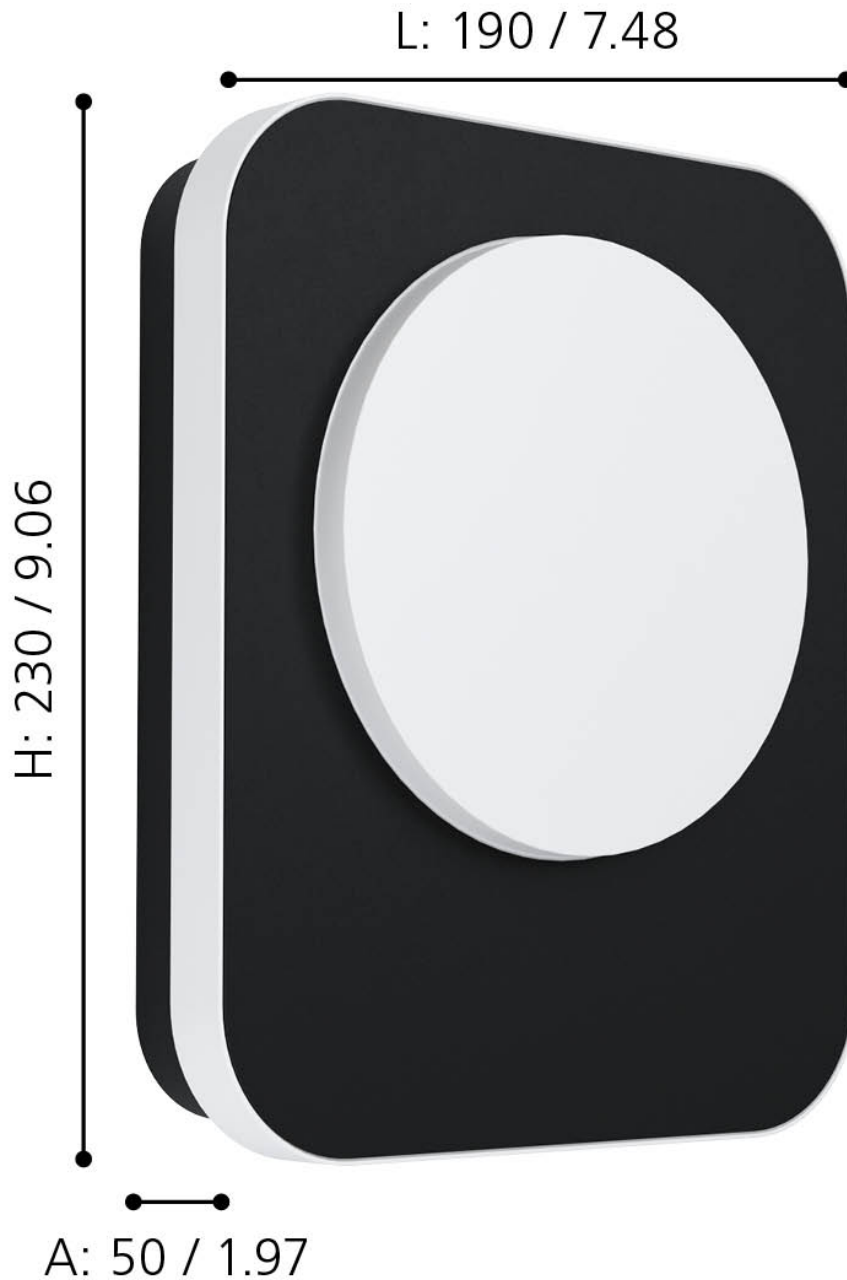

Eglo Lighting - Madriz - 99583 - LED Black White 2 Light IP44 Outdoor Wall Washer Light

mm / inch

CONTACT