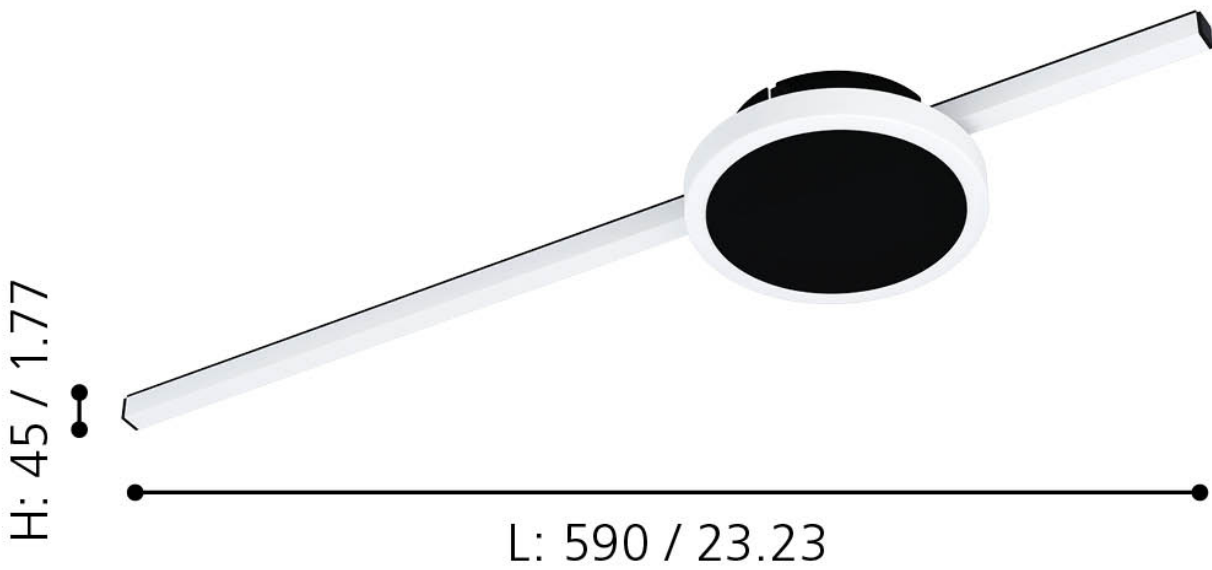

Eglo Lighting - Sarginto - 99608 - LED Black White Flush Ceiling Light

mm / inch

**CONTACT**