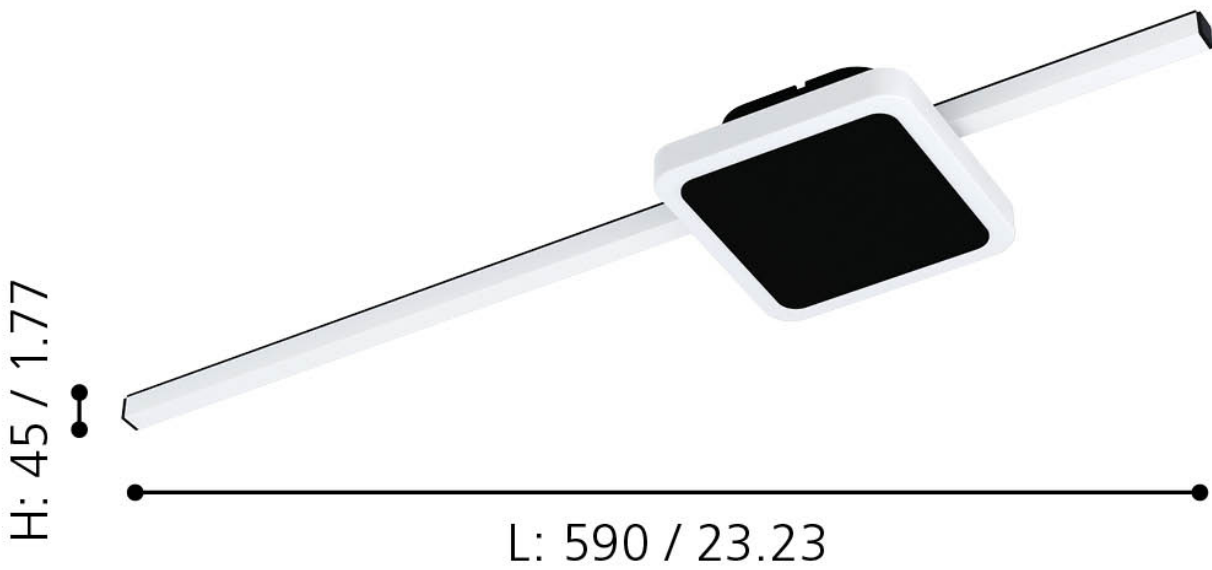

Eglo Lighting - Sarginto - 99609 - LED Black White Flush Ceiling Light

mm / inch

CONTACT