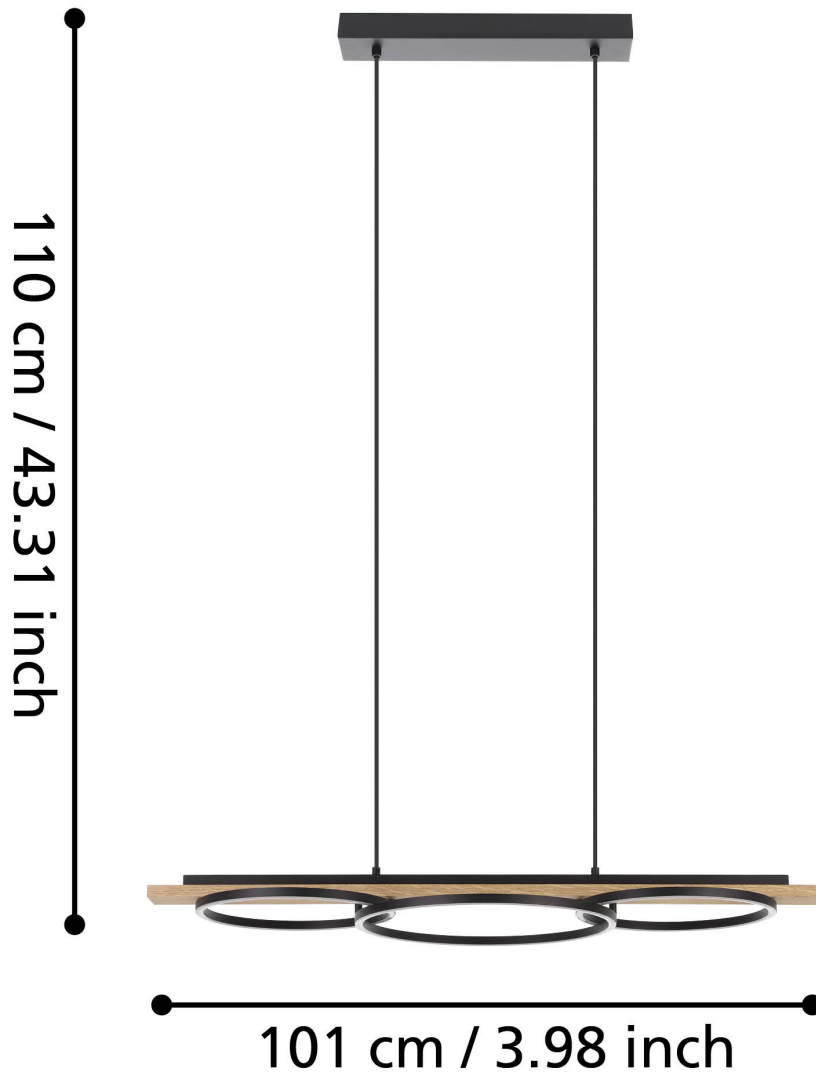

Eglo Lighting - Boyal - 99625 - LED Black Wood White 2 Light Bar Ceiling Pendant Light

CONTACT