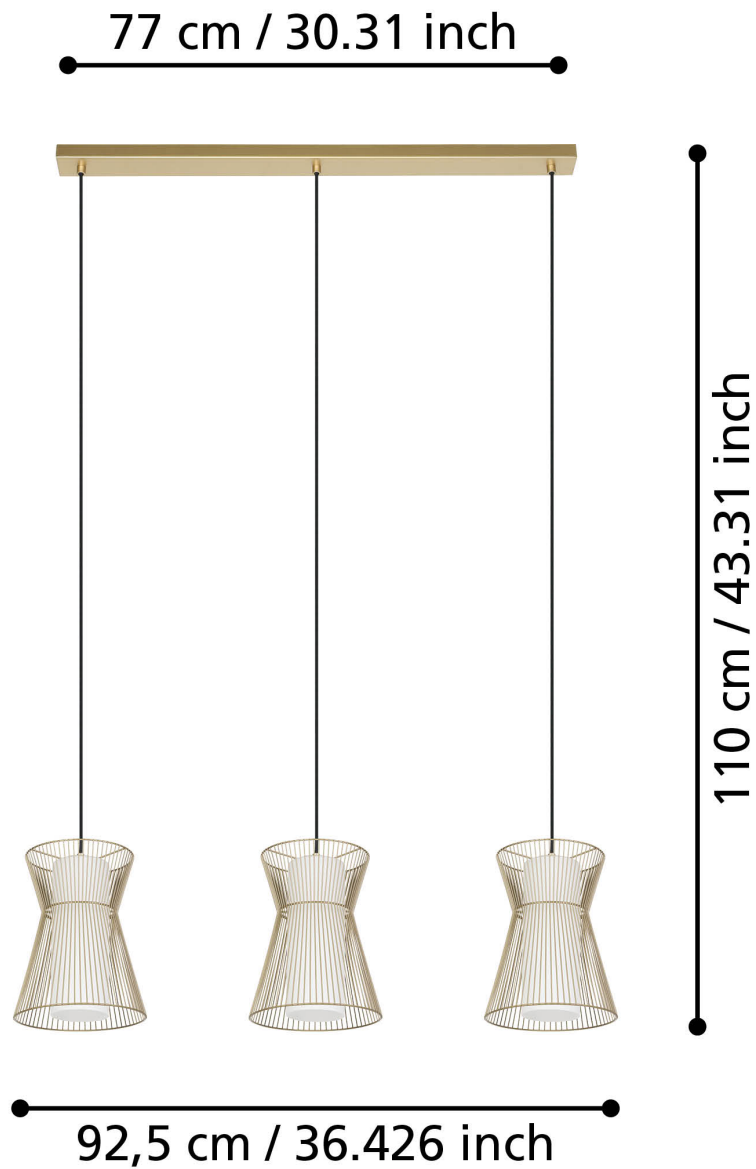

Eglo Lighting - Maseta - 99636 - Gold White Glass 3 Light Bar Ceiling Pendant Light

CONTACT