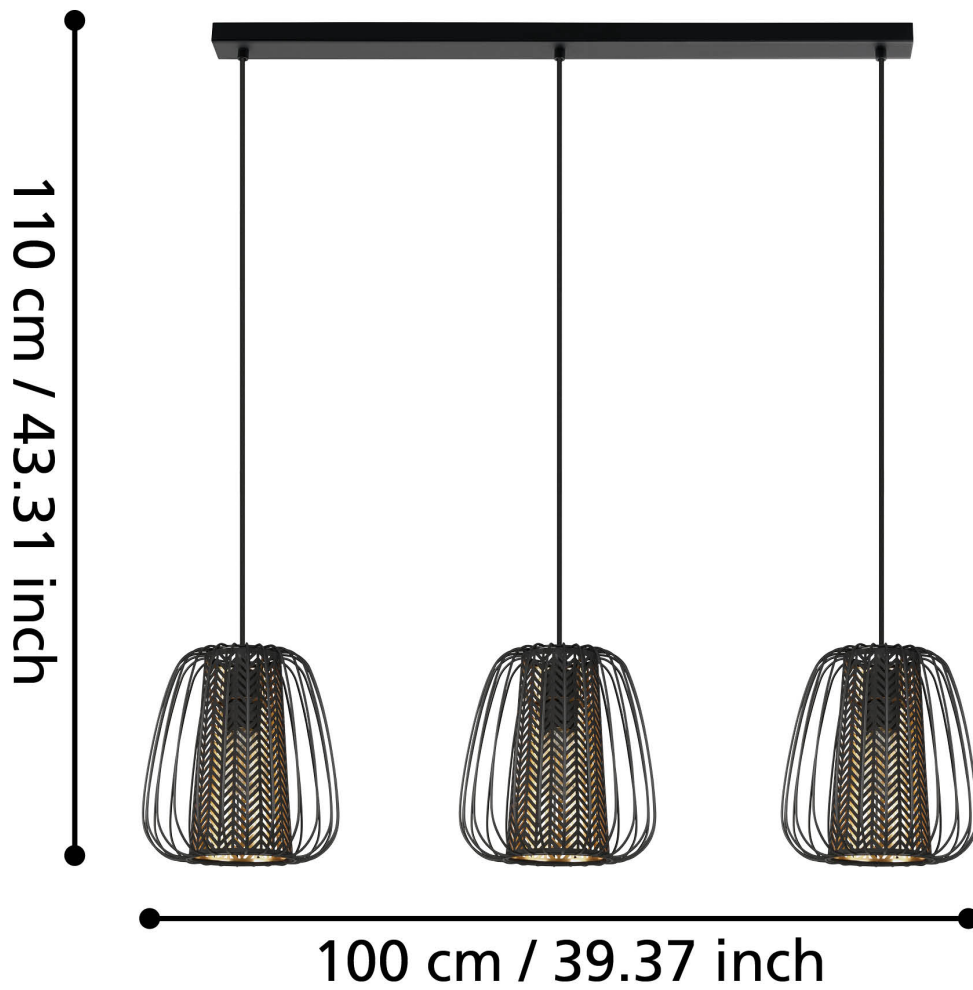

Eglo Lighting - Curasao - 99662 - Black 3 Light Bar Ceiling Pendant Light

CONTACT