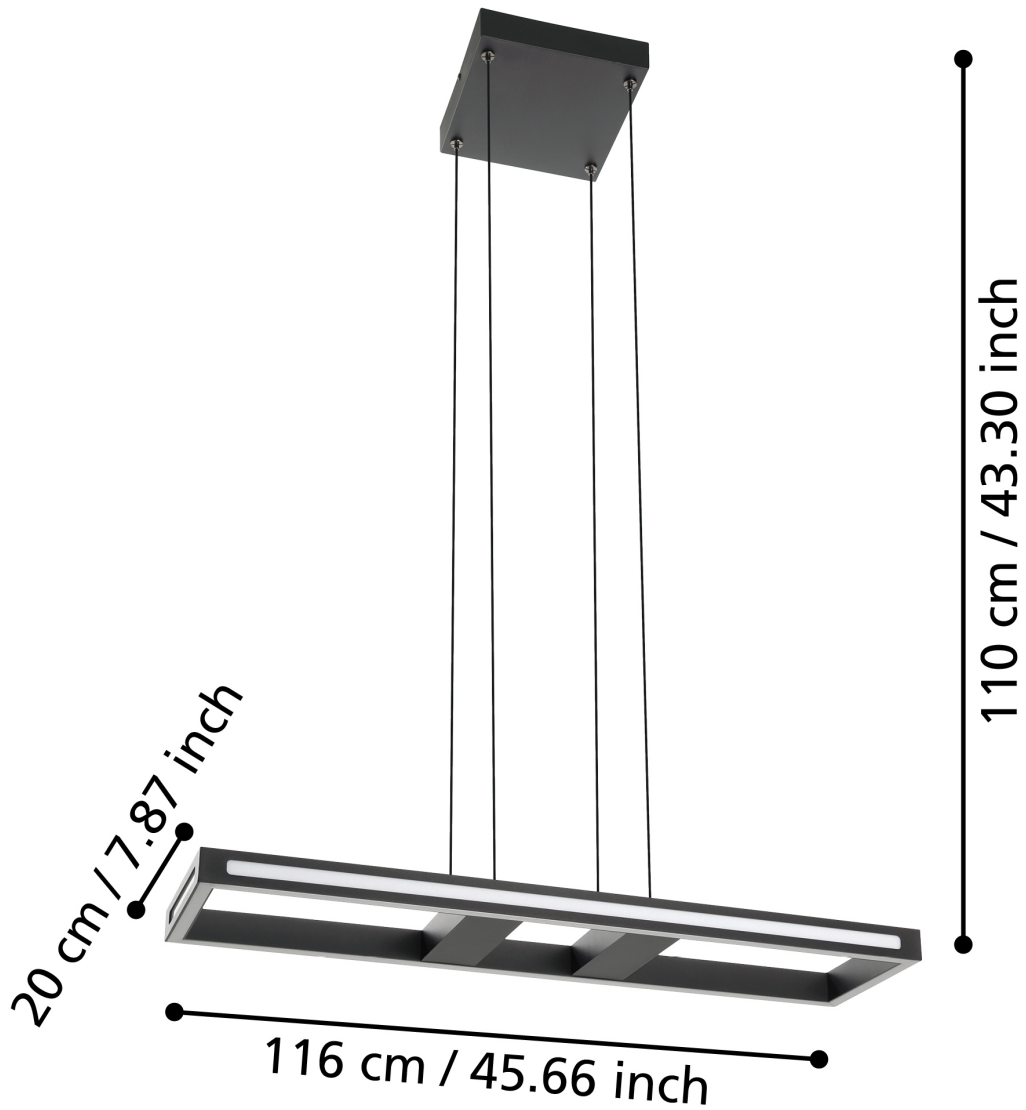

Eglo Lighting - Salvilanas-Z - 99678 - LED Black White Bar Ceiling Pendant Light

CONTACT