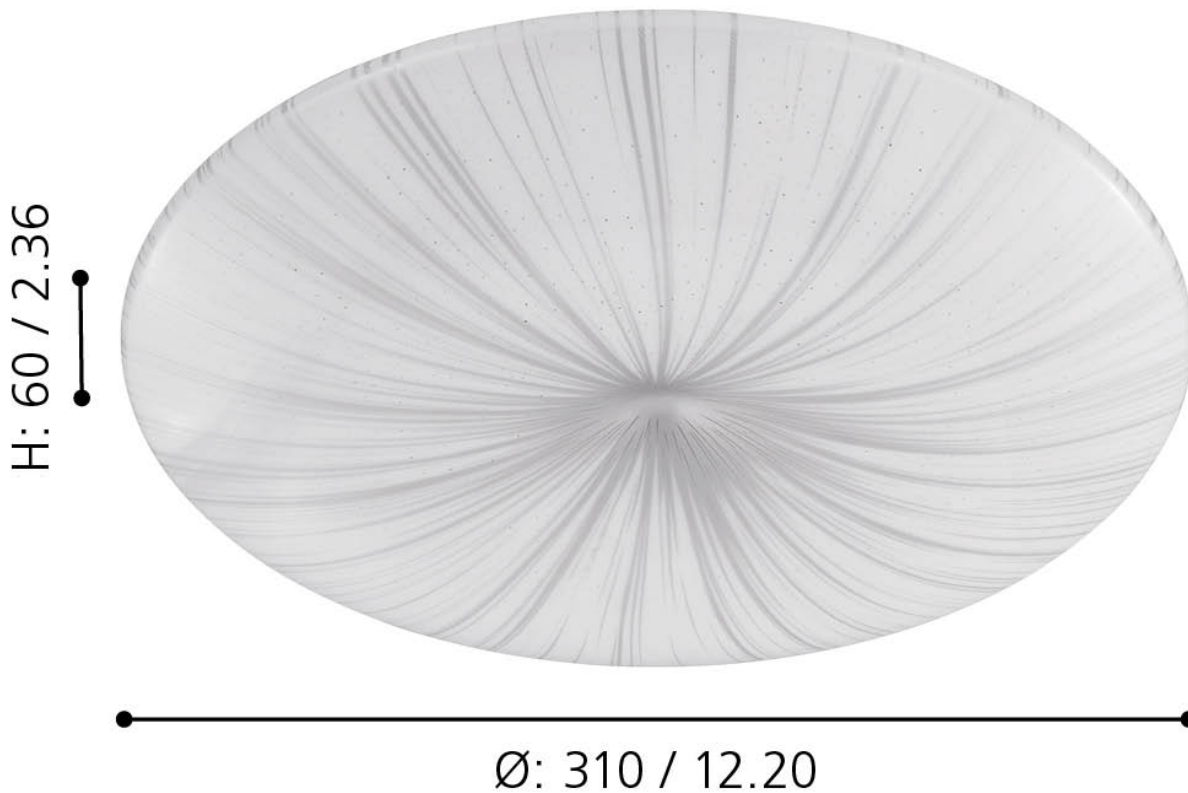

Eglo Lighting - Nieves - 99699 - LED White Flush Ceiling Light

mm / inch

**CONTACT**