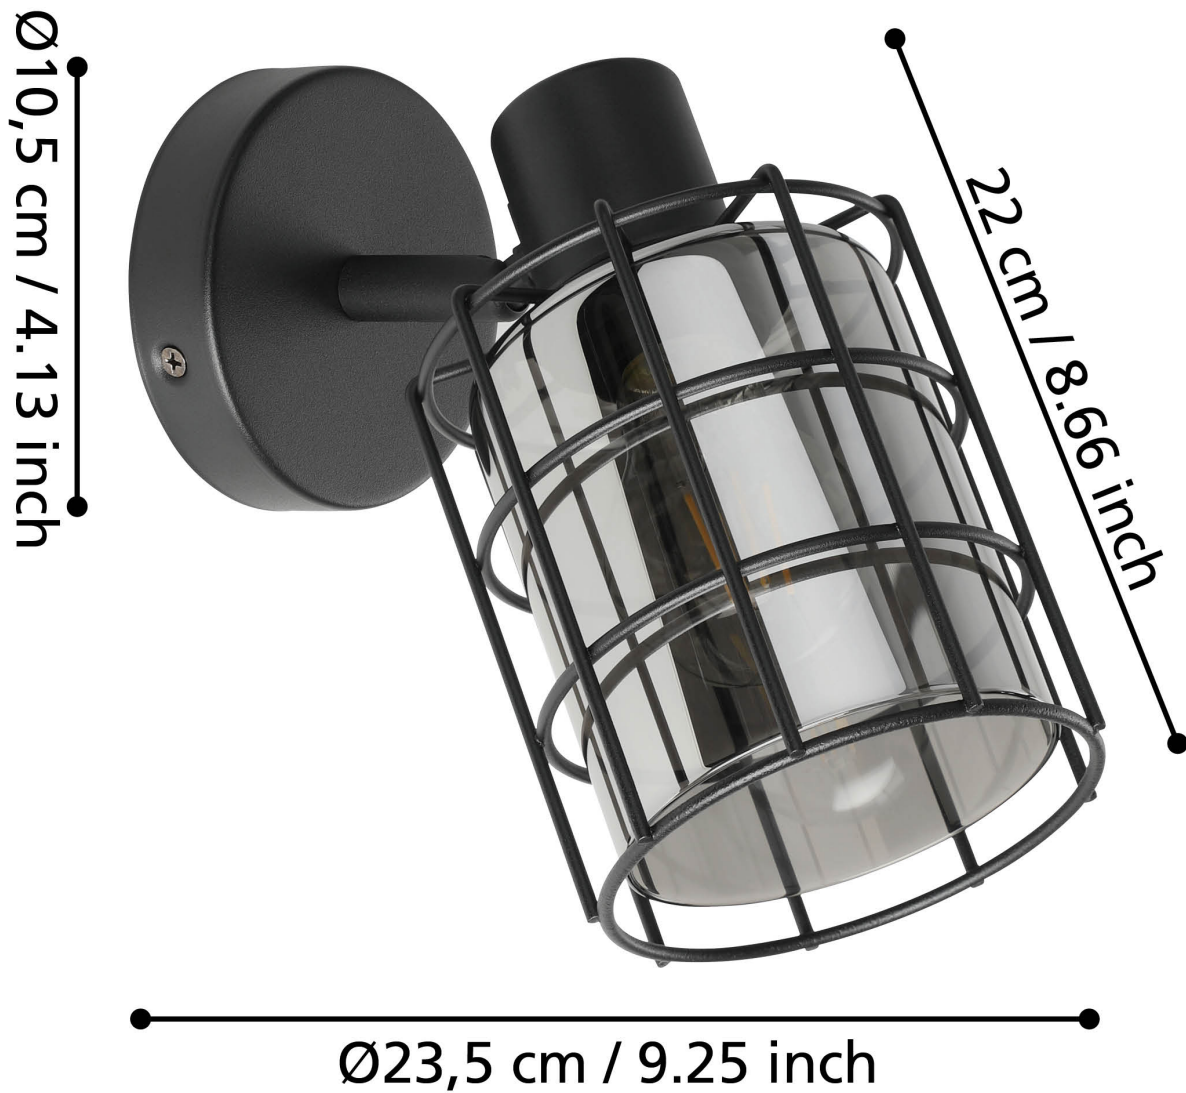

Eglo Lighting - Consaca - 99711 - Black Clear Glass Spotlight

**CONTACT**