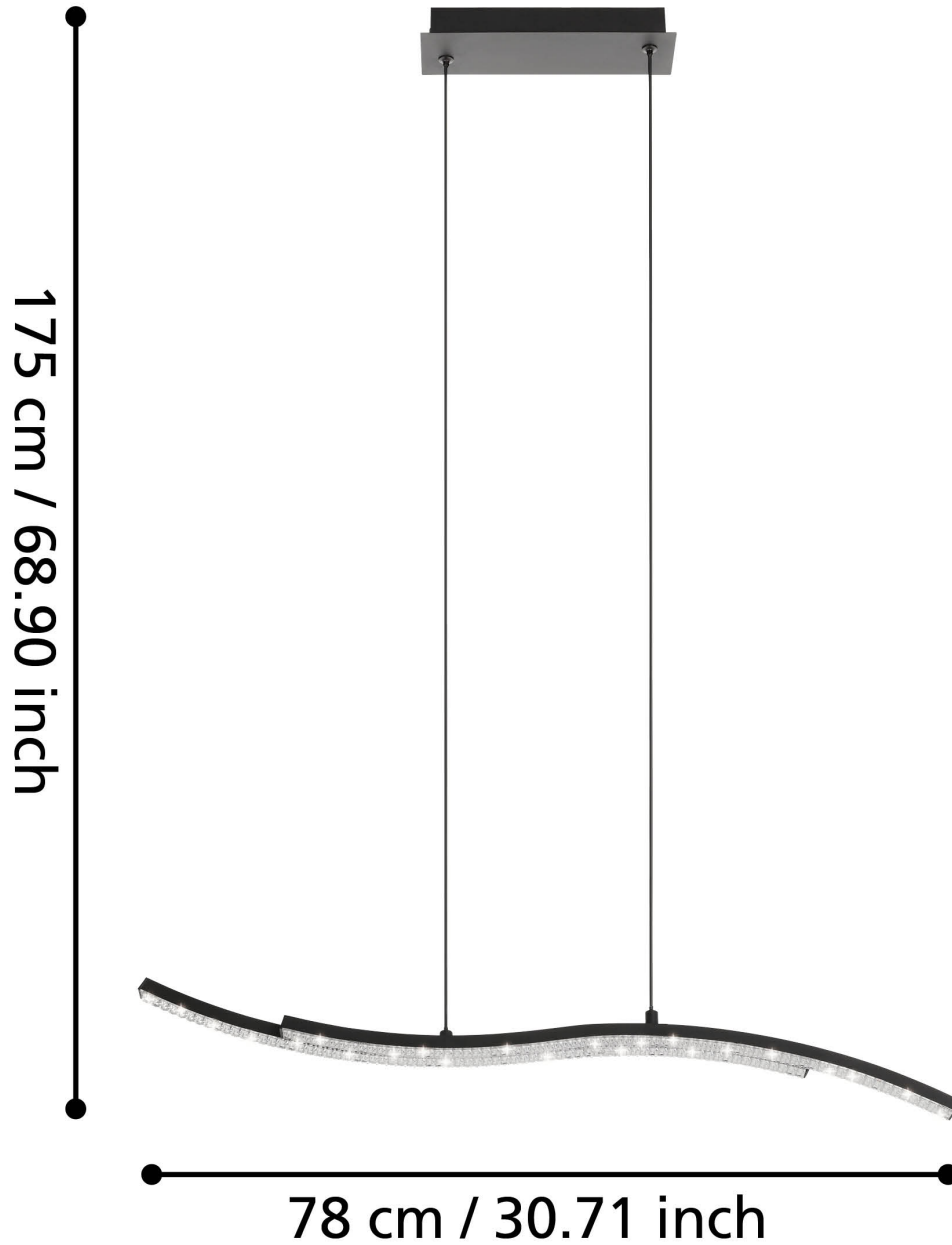

Eglo Lighting - Lejias - 99802 - LED Black Clear Bar Ceiling Pendant Light

CONTACT