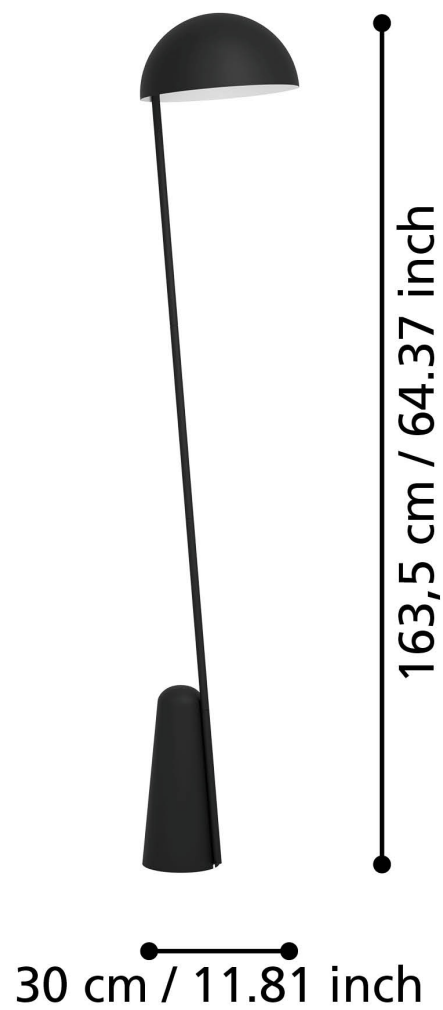

Eglo Lighting - Aranzola - 900135 - Black White Floor Reading Lamp

CONTACT