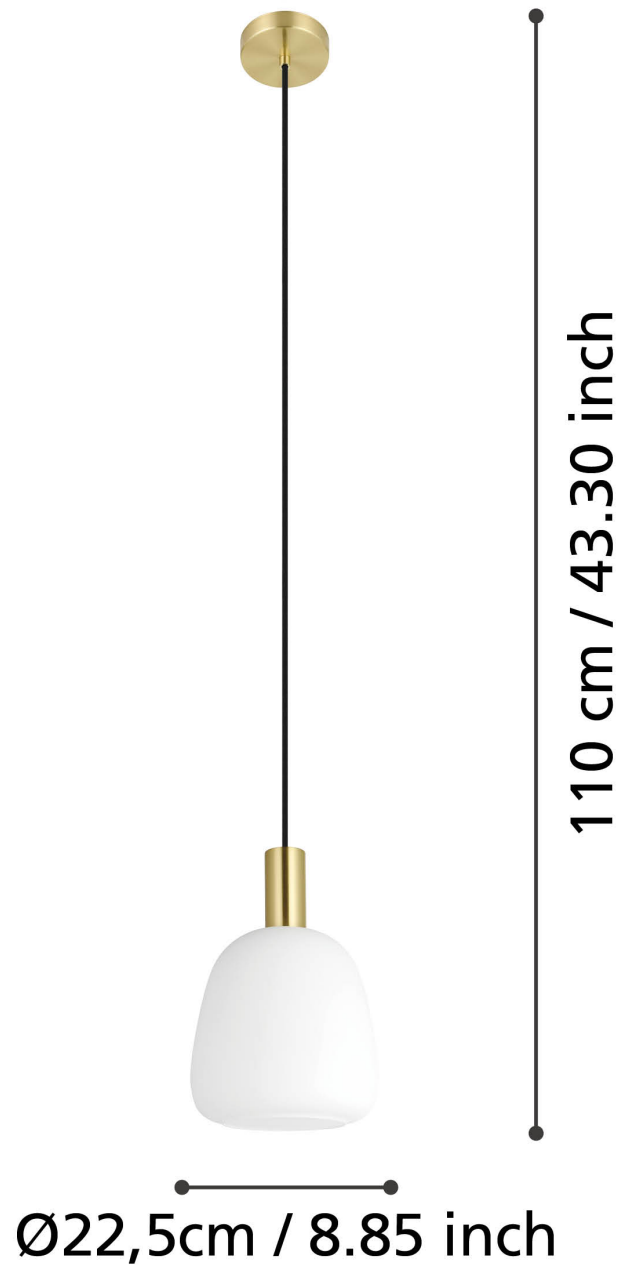

Eglo Lighting - Manzanares - 900305 - Brushed Brass Gold White Glass Ceiling Pendant Light

**CONTACT**