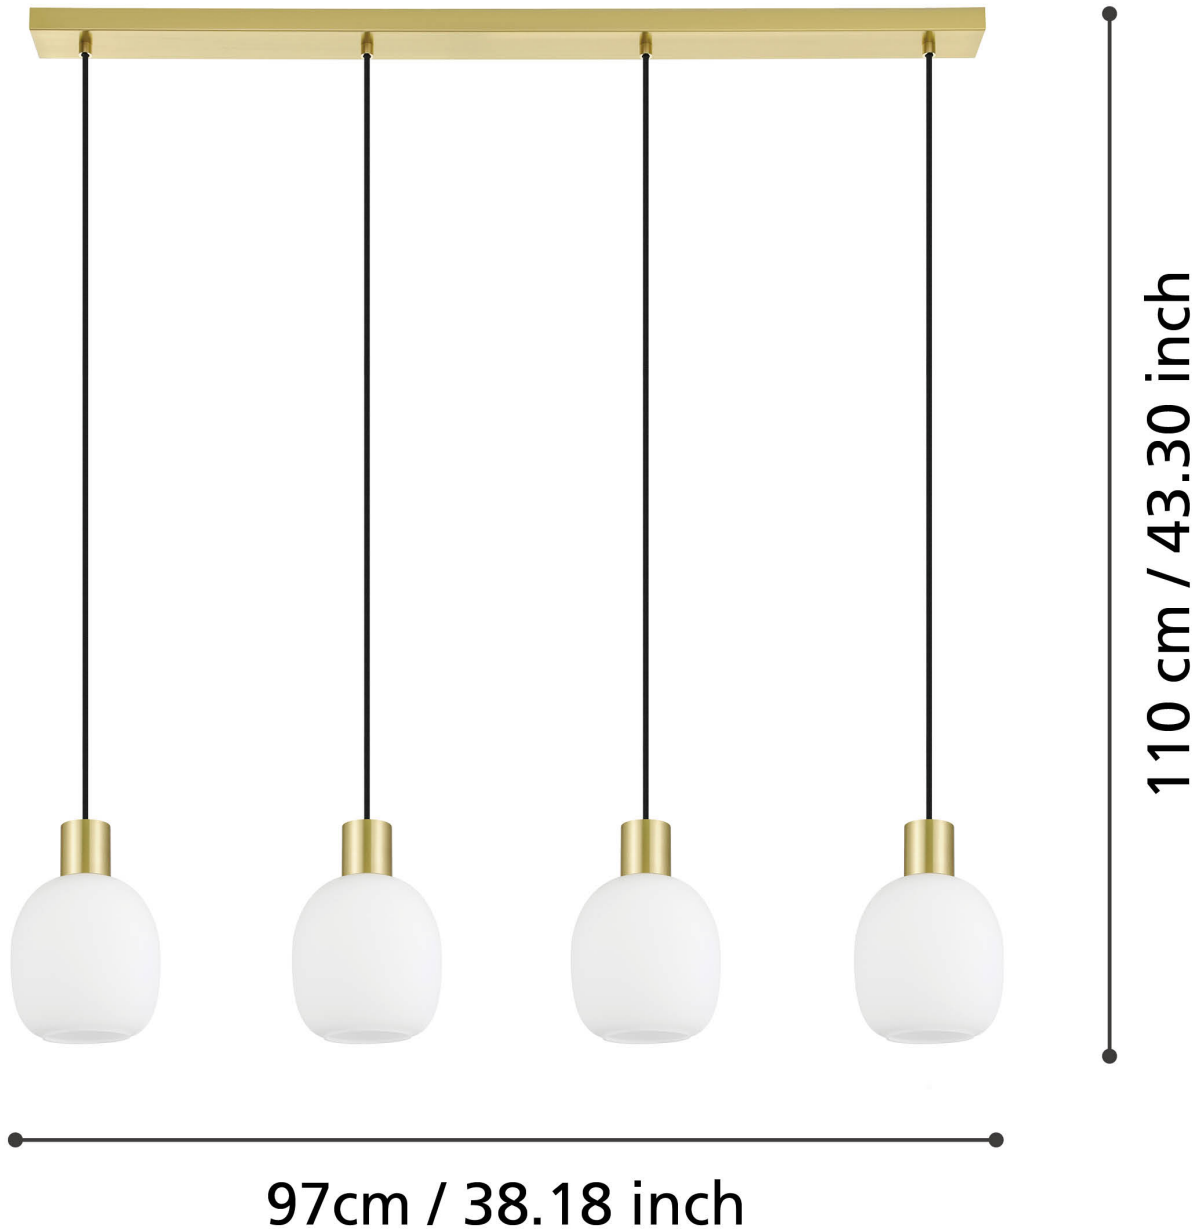

Eglo Lighting - Manzanares - 900306 - Brushed Brass Gold White Glass 4 Light Bar Ceiling Pendant Light

CONTACT