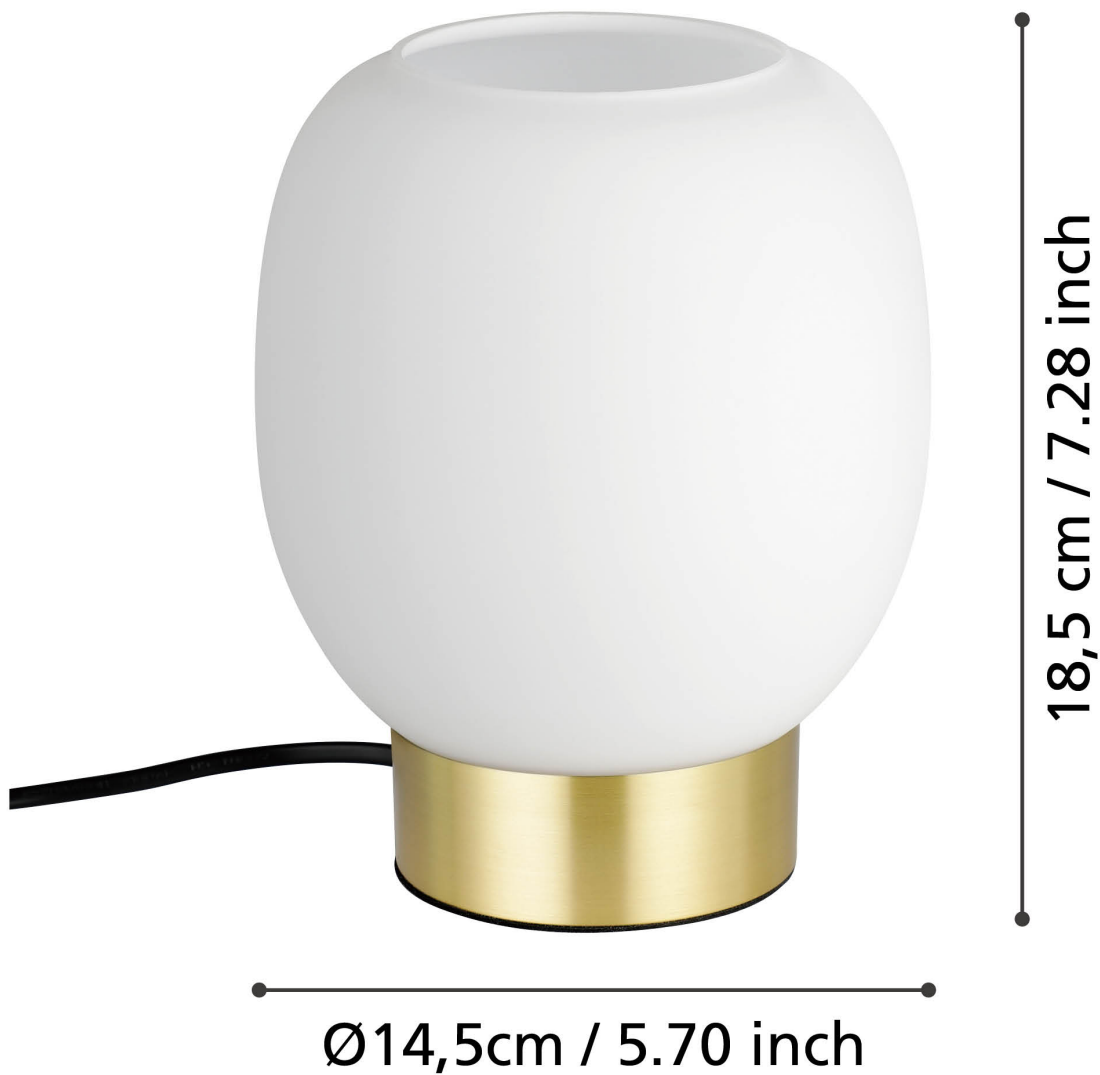

Eglo Lighting - Manzanares - 900307 - Brushed Brass Gold White Glass Table Lamp

CONTACT