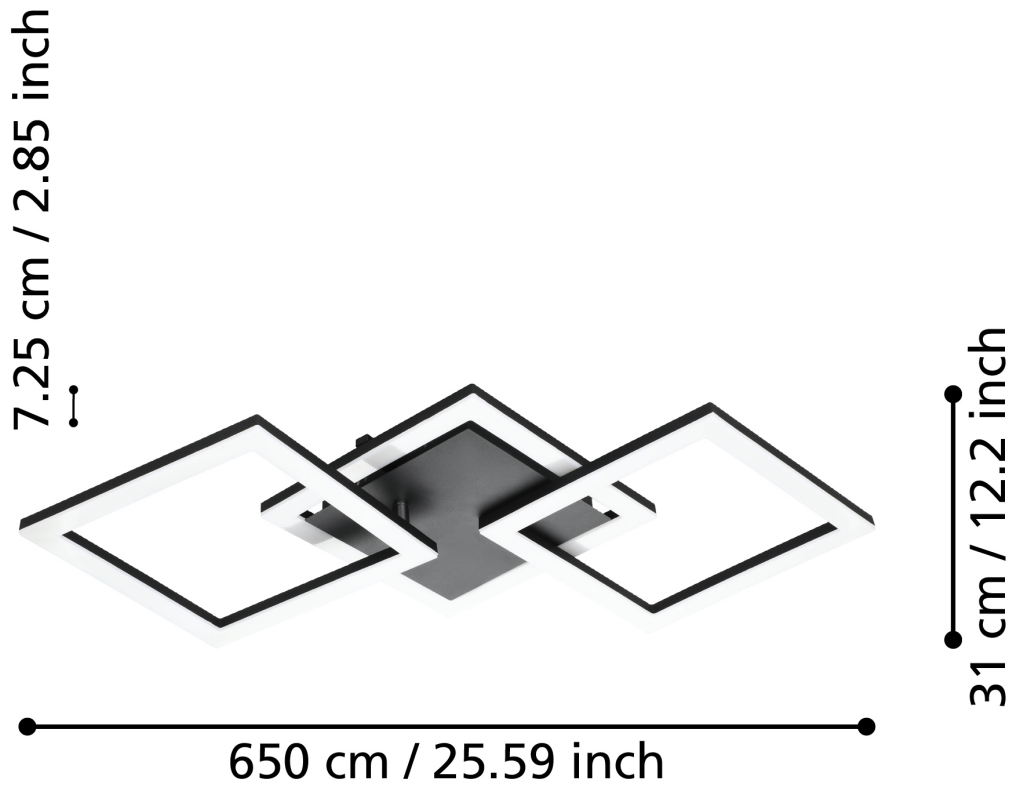

Eglo Lighting - Paranday-Z - 900317 - LED Black White Flush Ceiling Light

CONTACT