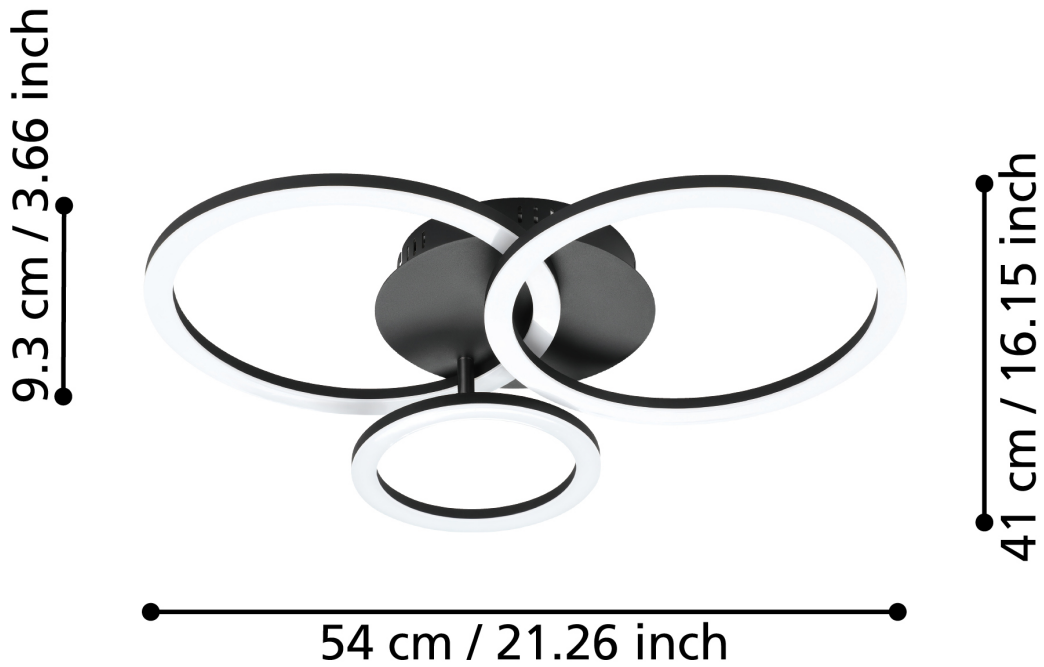

Eglo Lighting - Parrapos-Z - 900321 - LED Black White Flush Ceiling Light

CONTACT