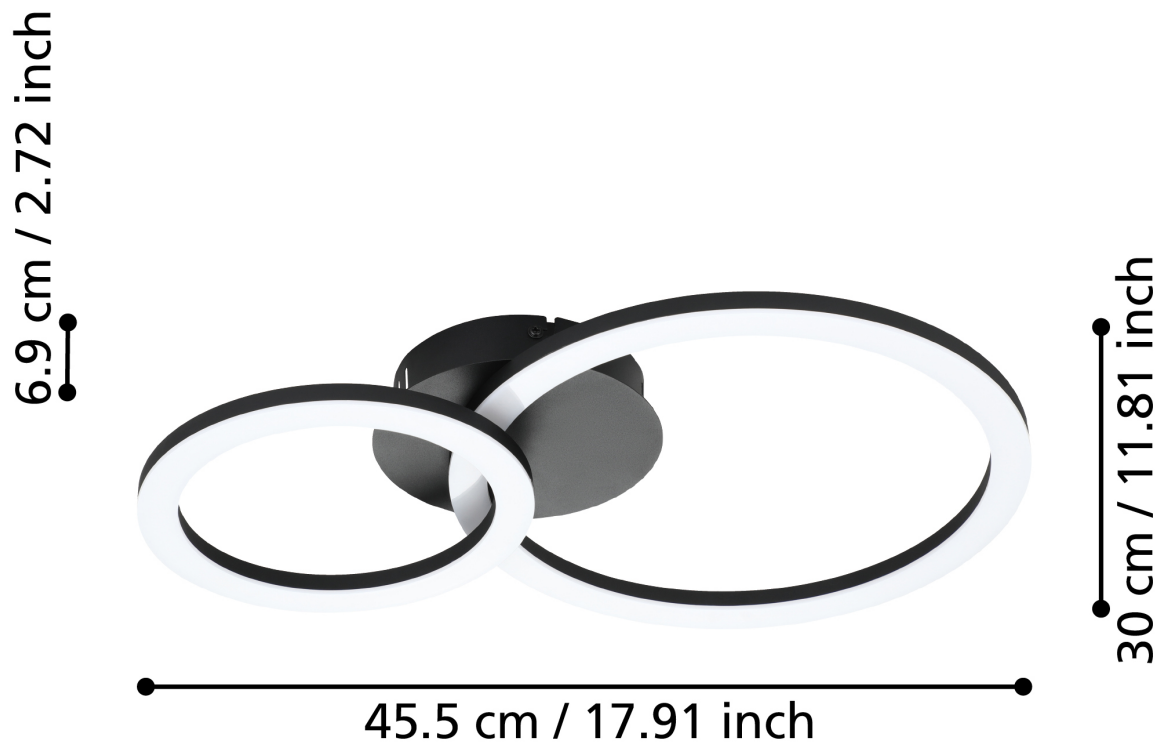

Eglo Lighting - Parrapos-Z - 900322 - LED Black White Flush Ceiling Light

CONTACT