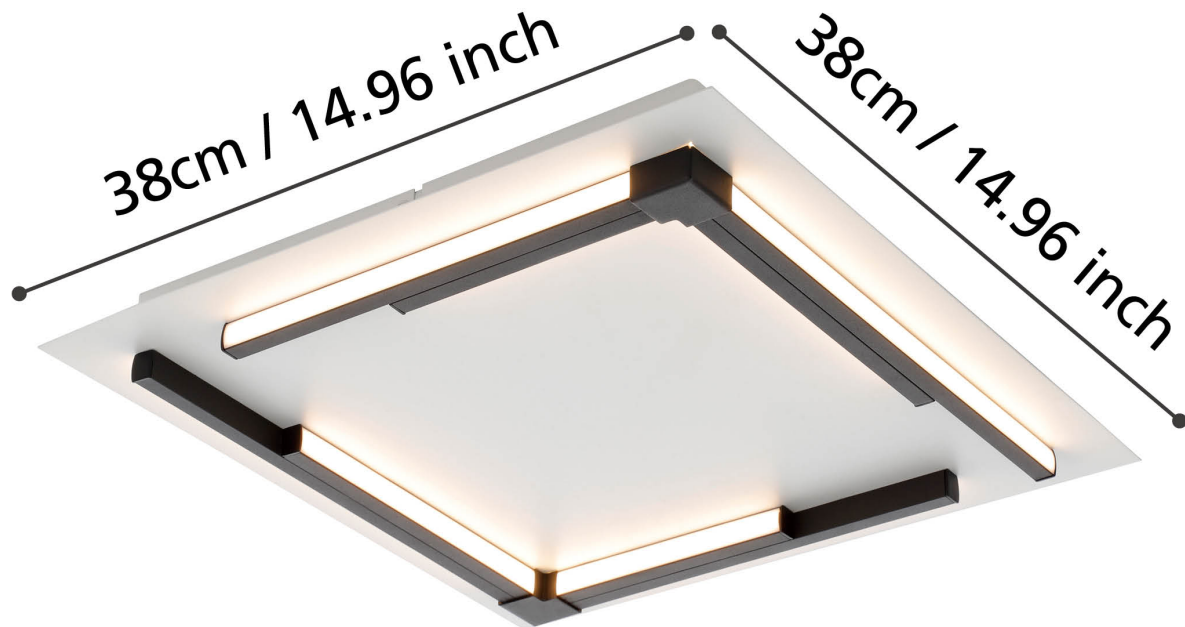

Eglo Lighting - Zampote - 900329 - LED White Black Flush Ceiling Light

CONTACT