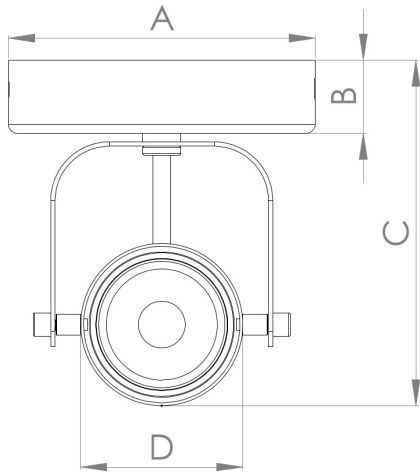

Eglo Lighting - Sorego - 900331 - LED Black Spotlight

900331

FRONT 

TOP 

SIDE 

	MILLIMETERS	INCHES
A	Ø105	Ø4.13
B	25	0.98
C	118	4.64
D	Ø55.5	2.18
E	112.5	4.42

CONTACT