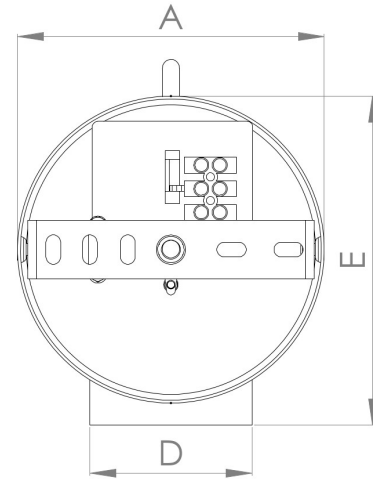

Eglo Lighting - Sorego - 900331 - LED Black Spotlight

900331

FRONT 

TOP 

SIDE 

	MILLIMETERS	INCHES
A	Ø105	Ø4.13
B	25	0.98
C	118	4.64
D	Ø55.5	2.18
E	112.5	4.42

CONTACT