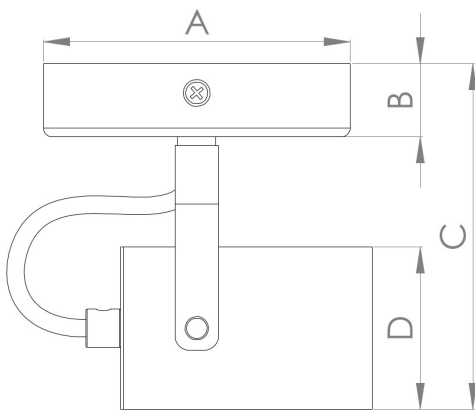

Eglo Lighting - Sorego - 900331 - LED Black Spotlight

900331

FRONT 

TOP 

SIDE 

	MILLIMETERS	INCHES
A	Ø105	Ø4.13
B	25	0.98
C	118	4.64
D	Ø55.5	2.18
E	112.5	4.42

CONTACT